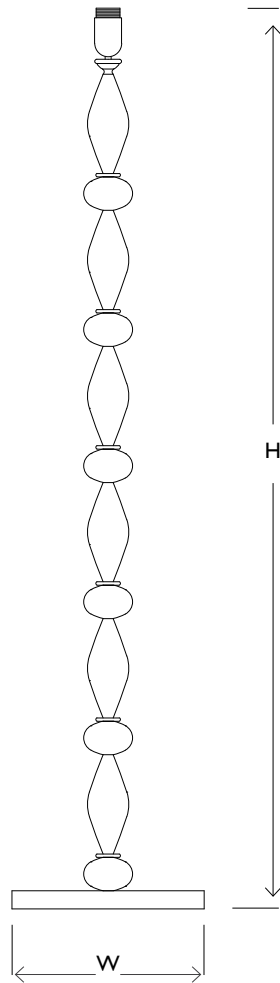

# VILLAVERDE

LONDON

TIFFANY

MURANO FLOOR LAMP 10827

Consult chart (right) for sizing

Consult chart (right) for sizing

\*The Height of the floor lamp is taken from the lowest point of the products to the light fitting. (Shades excluded)

## BESPOKE SIZES AVAILABLE\*

SIZES\*

1 light

H 150cm

W 32cm

H 59.1"

W 12.6"

Measurements exclude shade