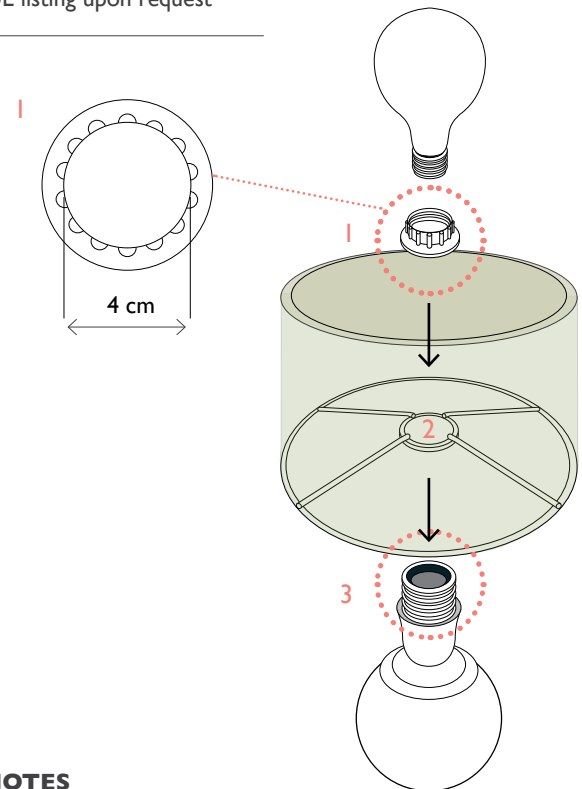

ELECTRICALS

Lightbulbs are not supplied

UK

220V E27 Candle bulb, 25W / 40W max

USA

120V E26 Candle bulb 40W max

STANDARD

All lighting is made to CE standards

UL listing upon request