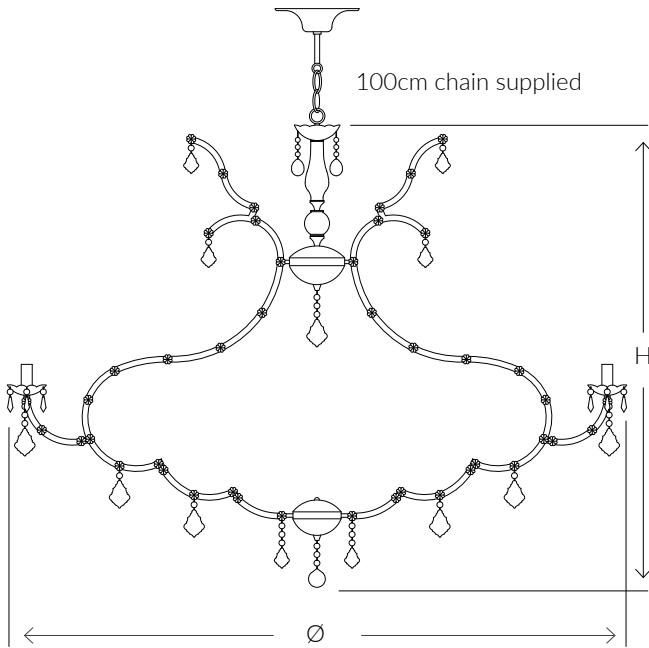

VILLAVERDE LONDON

VIENNA CRYSTAL CHANDELIER 10849

Consult chart (right) for sizing

*The product height, does not include the ceiling cup dimension.
Please refer to the diagram above for the ceiling cup dimensions.

All products are handmade, therefore variances may occur.

SIZES*

12 light	H 95cm H 37.4"	Ø 110cm Ø 43.3"	Kg 38 Lb 83.7
24 light	H 105cm H 41.3	Ø 130cm Ø 51.1	Kg 46 Lb 101.4

Bespoke size available

MATERIALS

MURANO
Hand crafted murano

OTHER FINISHES
Frames available in Chrome or Gold.

SUSPENSION

All ceiling lights are supplied with approximately 100cm or 40" of chain. If additional chain is required please specify. Additional costs may apply.