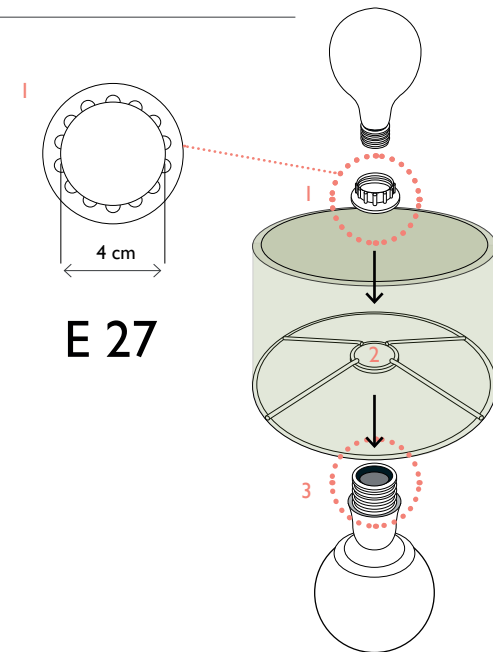

ELECTRICALS

Lightbulbs are not supplied

UK

220V E27 Candle bulb, 25W / 40W max

USA

120V E26 Candle bulb 40W max

STANDARD

All lighting is made to CE standards

UL listing upon request