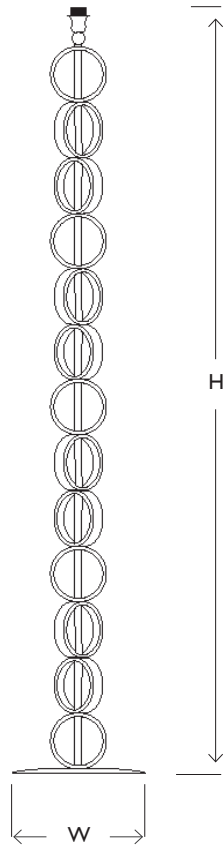

VILLAVERDE

LONDON

ZURI

METAL FLOOR LAMP | I 048

Consult chart (right) for sizing

Consult chart (right) for sizing

*The Height of the floor lamp is taken from the lowest point of the products to the light fitting. (Shades excluded)

All our product are handmade, therefore small variances may occur in size and colour.

BESPOKE SIZES AVAILAIBLE*

SIZES*

I light	H 163cm H 64.2"	W 30cm W 11.8"
---------	--------------------	-------------------

Meausurements exclude shade

FINISHES AVAILABLE

Colour palettes available online.

ELECTRICALS

Lightbulbs are not supplied

UK

220V E27 Candle bulb, 25W / 40W max

USA