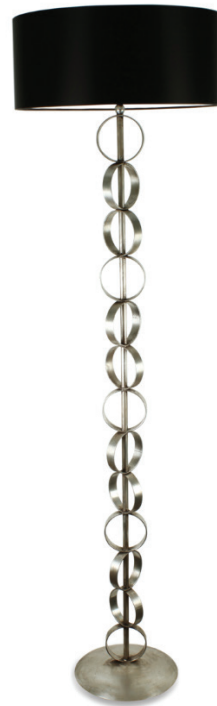

VILLAVERDE

LONDON

ZURI

METAL FLOOR LAMP | I 048

Consult chart (right) for sizing

Consult chart (right) for sizing

*The Height of the floor lamp is taken from the lowest point of the products to the light fitting. (Shades excluded)

All our product are handmade, therefore small variances may occur in size and colour.

BESPOKE SIZES AVAILAIBLE*

SIZES*

I light	H 163cm H 64.2"	W 30cm W 11.8"
---------	--------------------	-------------------

Meausurements exclude shade

FINISHES AVAILABLE

Colour palettes available online.

ELECTRICALS

Lightbulbs are not supplied

UK

220V E27 Candle bulb, 25W / 40W max

USA

120V E26 Candle bulb 40W max

STANDARD

All lighting is made to CE standards

UL listing upon request

NOTES

SHADES

Silk and Cotton shades available for this product.
Colour palettes available online.