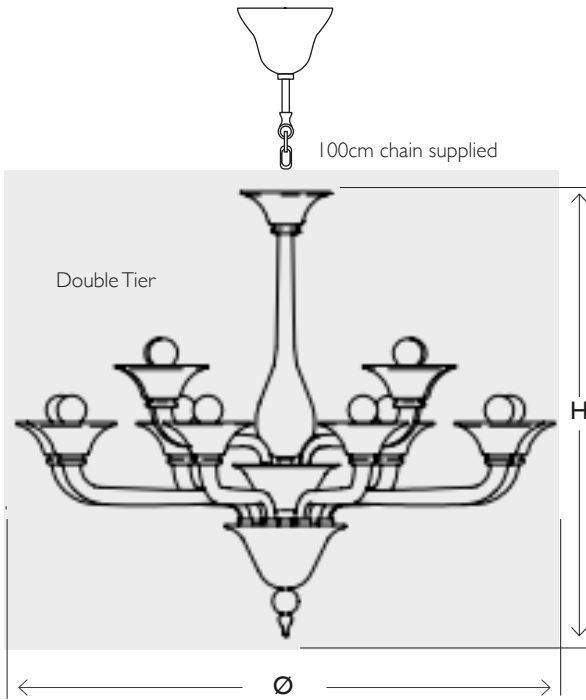

## ALTO MURANO CHANDELIER 11160

Single Tier

Wall Light

Consult chart (right) for sizing

\*The product height, does not include the ceiling cup dimension.

Please refer to the diagram above for the ceiling cup dimensions.

### SIZES\*

6 light	H 68cm H 26.8"	Diam 80cm Diam 31.5"	Kg 10 Lb 22
8 light	H 72cm H 28.3"	Diam 92cm Diam 36.2"	Kg 13 Lb 28.7
8+4 light	H 83cm H 32.7"	Diam 92cm Diam 36.2"	Kg 19 Lb 41.9
WL 2 light	H 30cm H 11.8"	W 40cm W 15.7"	D 20 cm D 7.9"
			Kg 3 Lb 6.6