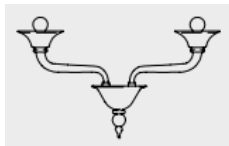

## ALTO MURANO CHANDELIER 11160

Single Tier

Wall Light

Consult chart (right) for sizing

\*The product height, does not include the ceiling cup dimension.

Please refer to the diagram above for the ceiling cup dimensions.

### SIZES\*

6 light	H 68cm H 26.8"	Diam 80cm Diam 31.5"	Kg 10 Lb 22
8 light	H 72cm H 28.3"	Diam 92cm Diam 36.2"	Kg 13 Lb 28.7
8+4 light	H 83cm H 32.7"	Diam 92cm Diam 36.2"	Kg 19 Lb 41.9
WL 2 light	H 30cm H 11.8"	W 40cm W 15.7"	D 20 cm D 7.9"
			Kg 3 Lb 6.6