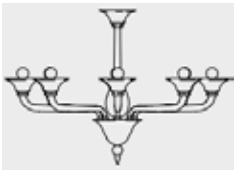

## ALTO MURANO CHANDELIER 11160

Single Tier

Wall Light

Consult chart (right) for sizing

\*The product height, does not include the ceiling cup dimension.

Please refer to the diagram above for the ceiling cup dimensions.

### SIZES\*

6 light	H 68cm H 26.8"	Diam 80cm Diam 31.5"	Kg 10 Lb 22
8 light	H 72cm H 28.3"	Diam 92cm Diam 36.2"	Kg 13 Lb 28.7
8+4 light	H 83cm H 32.7"	Diam 92cm Diam 36.2"	Kg 19 Lb 41.9
WL 2 light	H 30cm H 11.8"	W 40cm W 15.7"	D 20 cm D 7.9"
			Kg 3 Lb 6.6