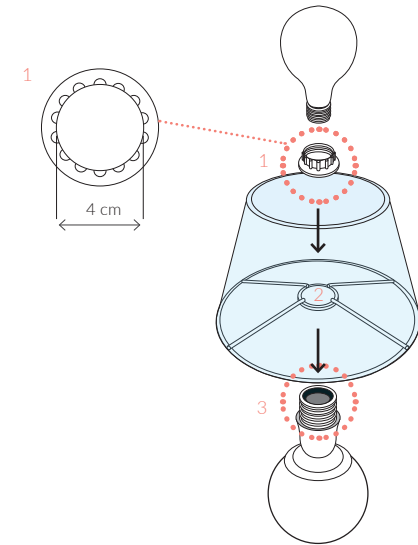

1 light	H 60cm H 23.6"	W 18cm W 7"	D 12cm D 4.7"	Kg 1,5 Lbs 3.3
---------	-------------------	----------------	------------------	-------------------

With shades:

1 light	H 59cm H 22.4"	W 18cm W 7"	D 16cm D 6.3"	Kg 1,5 Lbs 3.3
---------	-------------------	----------------	------------------	-------------------

1 light	H 69cm H 26.3"	W 18cm W 7"	D 16cm D 6.3"	Kg 2 Lbs 4.4
---------	-------------------	----------------	------------------	-----------------

FINISHES AVAILABLE

Colour palettes available online.

ELECTRICALS

SHADES

Leather shade is included with this product

Consult chart (right) for sizing

*The height of the table lamp is taken from the lowest point of the product to the shade.

All our products are handmade, therefore variances may occur.