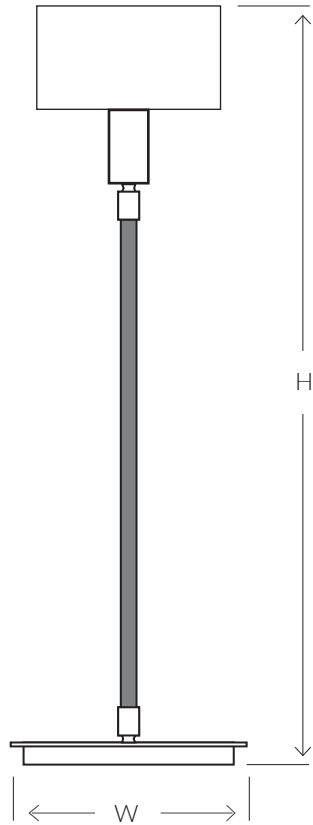

VILLAVERDE

LONDON

LINEA

LEATHER TABLE LAMP 11127

SIZES*

Without shades:

1 light	H 50cm H 19.7"	W 18cm W 7"	D 12cm D 4.7"	Kg 1 Lbs 2.2
---------	-------------------	----------------	------------------	-----------------

1 light	H 60cm H 23.6"	W 18cm W 7"	D 12cm D 4.7"	Kg 1,5 Lbs 3.3
---------	-------------------	----------------	------------------	-------------------

With shades:

1 light	H 59cm H 22.4"	W 18cm W 7"	D 16cm D 6.3"	Kg 1,5 Lbs 3.3
---------	-------------------	----------------	------------------	-------------------

1 light	H 69cm H 26.3"	W 18cm W 7"	D 16cm D 6.3"	Kg 2 Lbs 4.4
---------	-------------------	----------------	------------------	-----------------

FINISHES AVAILABLE

Colour palettes available online.

ELECTRICALS

SHADES

Leather shade is included with this product

Consult chart (right) for sizing

*The height of the table lamp is taken from the lowest point of the product to the shade.

All our products are handmade, therefore variances may occur.