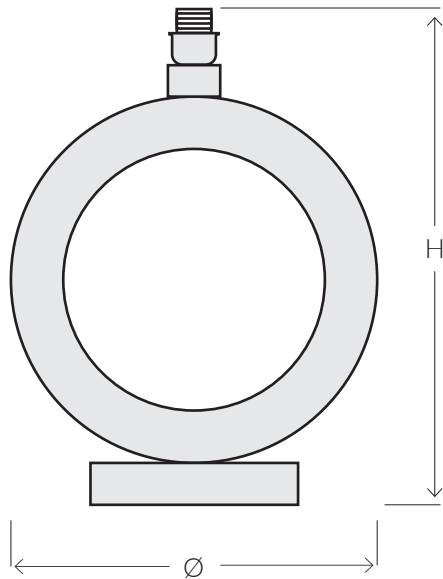

VILLAVERDE

LONDON

OCEAN

METAL TABLE LAMP 11179

SIZES*

1 light	H 50cm H 19.7"	W 35cm W 13.8"	D 15cm D 5.9"	Kg 5 Lbs 11
---------	-------------------	-------------------	------------------	----------------

Consult chart (right) for sizing

*The height of the table lamp is taken from the lowest point of the product to the candle holder. (Shade excluded)

All our products are handmade, therefore variances may occur.

FINISHES AVAILABLE

Colour palettes available online.

ELECTRICALS

UK

220V E27 Candle bulb, 40W max per light arm.

USA

120V E26 Candle bulb, 40W max per light arm

STANDARD

All lighting is made to CE standards

UL listing upon request