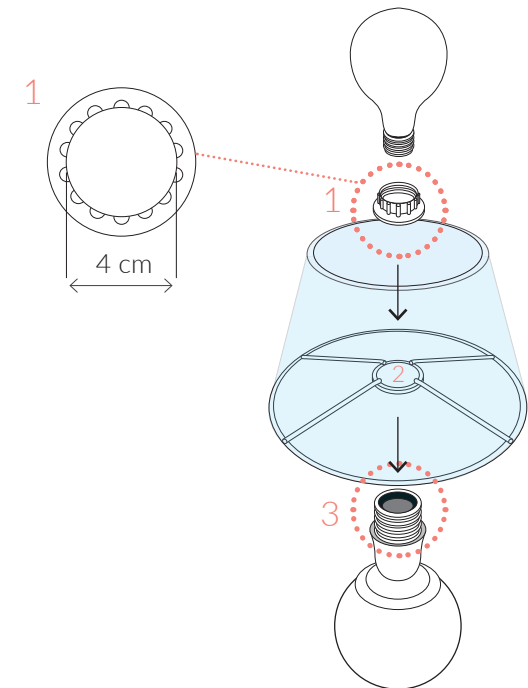

VILLAVERDE

LONDON

OCEAN

METAL TABLE LAMP 11179

SIZES*

1 light	H 50cm H 19.7"	W 35cm W 13.8"	D 15cm D 5.9"	Kg 5 Lbs 11
---------	-------------------	-------------------	------------------	----------------

Consult chart (right) for sizing

*The height of the table lamp is taken from the lowest point of the product to the candle holder. (Shade excluded)

All our products are handmade, therefore variances may occur.

FINISHES AVAILABLE

Colour palettes available online.

ELECTRICALS

UK

220V E27 Candle bulb, 40W max per light arm.

USA

120V E26 Candle bulb, 40W max per light arm

STANDARD

All lighting is made to CE standards

UL listing upon request