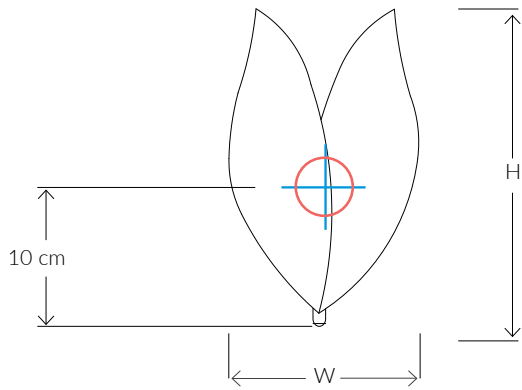

VILLAVERDE

LONDON

ORCHID

METAL WALL LIGHT 10762

Consult chart (right) for sizing

*The height of the wall light is taken from the lowest point of the fitting to the top of the wall light.

All Products are handmade, therefore variances may occur.