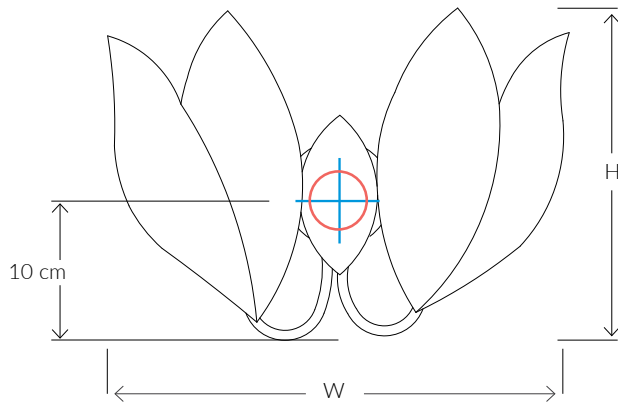

#### METAL WALL LIGHT 10762

Consult chart (right) for sizing

\*The height of the wall light is taken from the lowest point of the fitting to the top of the wall light.

All Products are handmade, therefore variances may occur.

#### SIZE\*

1 light	H 22cm H 8.7"	W 15cm W 5.9"	D 12cm D 4.7"	Kg 0,5 Lb 1.1
2 light	H 26cm H 10.2"	W 30cm W 11.8"	D 14cm D 5.5"	Kg 0,5 Lb 1.1

Bespoke size available