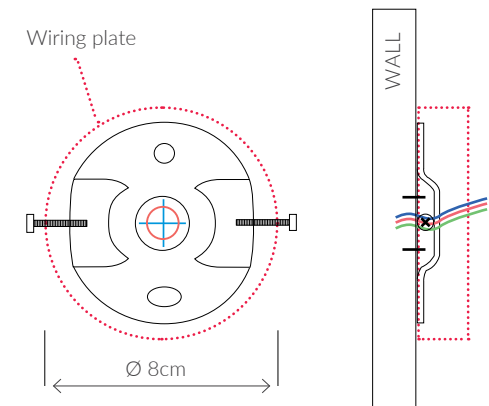

STANDARD

All lighting is made to CE standards

UL listing upon request

SHADES

Shades are not available for this product.