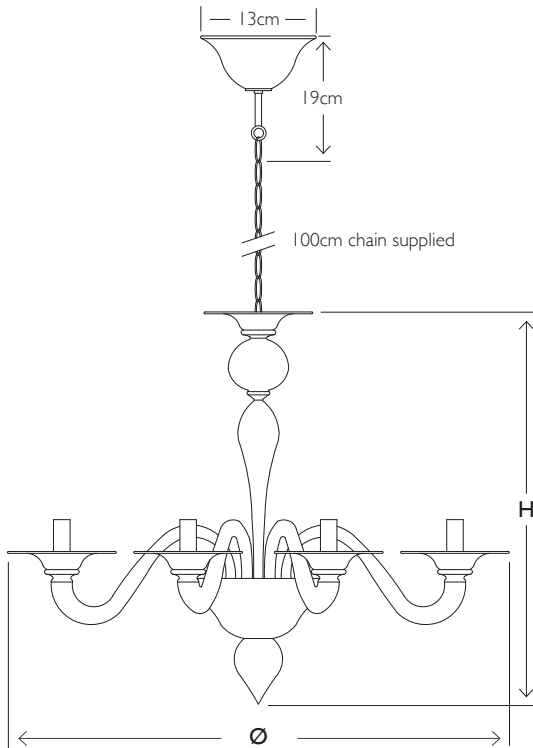

VILLAVERDE

LONDON

PERLA MURANO CHANDELIER 10599

Consult chart (right) for sizing

*The product height, does not include the ceiling cup dimension.
Please refer to the diagram above for the ceiling cup dimensions.

All products are handmade, therefore variances may occur.

SIZES*

| | | | |
|-----------|--------------------|--------------------|------------------|
| 3 light | H 61cm H 24" | Ø 60cm Ø 23.6" | Kg 4 Lb 8.8 |
| 5 light | H 65cm H 25.5" | Ø 78cm Ø 30.7" | Kg 5 Lb 11 |
| 6 light | H 65cm H 25.5" | Ø 78cm Ø 30.7" | Kg 6 Lb 13.2 |
| 8 light | H 73cm H 28.7" | Ø 96cm Ø 37.7" | Kg 7 Lb 15.4 |
| 6+3 light | H 94cm H 37" | Ø 78cm Ø 30.7" | Kg 8 Lb 17.6 |
| 10 light | H 80cm H 31.5" | Ø 116cm Ø 45.7" | Kg 10 Lb 22 |
| 12 light | H 80cm H 31.5" | Ø 116cm Ø 45.7" | Kg 11 Lb 24.3 |
| 8+4 light | H 100cm H 39.4" | Ø 96cm Ø 37.7" | Kg 11 Lb 24.3 |