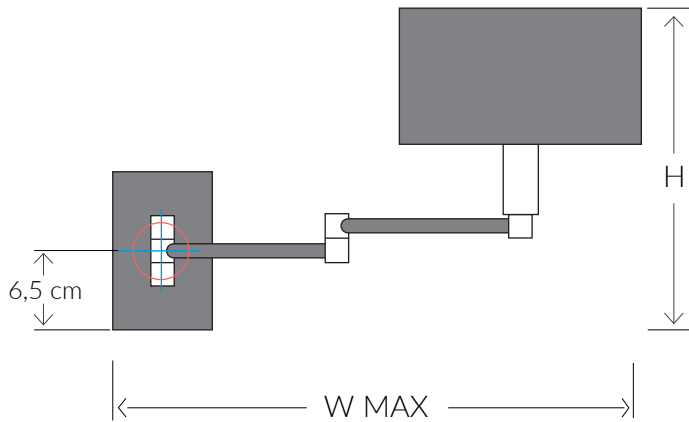

VILLAVERDE

LONDON

SNODO

METAL WALL LIGHT 11139

Consult chart (right) for sizing

SIZES*

1 light	H 25cm H 9.8"	W Max 47cm W Max 18.5"	W Min 26cm W Min 10.2"	D 16cm D 6.3"
---------	------------------	---------------------------	---------------------------	------------------

The height of the wall light is taken from the lowest point of the fitting to the top of the wall light.

Measurements include leather shades.

All Products are handmade, therefore variances may occur.

LEATHER SHADES