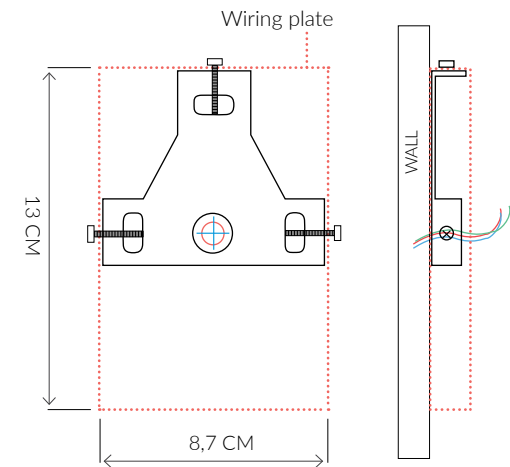

VILLAVERDE

LONDON

SNODO

METAL WALL LIGHT 11139

Consult chart (right) for sizing

SIZES*

1 light	H 25cm H 9.8"	W Max 47cm W Max 18.5"	W Min 26cm W Min 10.2"	D 16cm D 6.3"
---------	------------------	---------------------------	---------------------------	------------------

40W max per bulb (Standard) - 6W LED per bulb

USA

120V E12 Golf bulb

40W max per bulb (Standard) - 6W LED per bulb

USA Regulations may affect the Design.

STANDARD

All lighting is made to CE standards

UL listing upon request

The height of the wall light is taken from the lowest point of the fitting to the top of the wall light.

Measurements include leather shades.

All Products are handmade, therefore variances may occur.

LEATHER SHADES