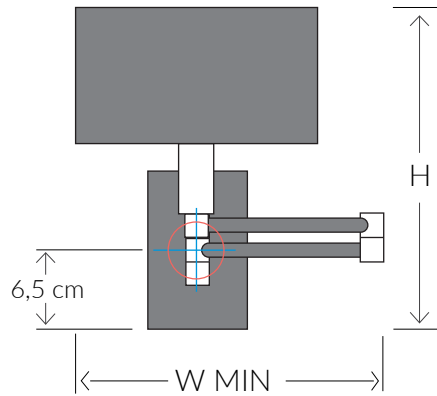

VILLAVERDE

LONDON

SNODO

METAL WALL LIGHT 11139

Consult chart (right) for sizing

SIZES*

1 light	H 25cm H 9.8"	W Max 47cm W Max 18.5"	W Min 26cm W Min 10.2"	D 16cm D 6.3"
---------	------------------	---------------------------	---------------------------	------------------

The height of the wall light is taken from the lowest point of the fitting to the top of the wall light.

Measurements include leather shades.

All Products are handmade, therefore variances may occur.

LEATHER SHADES