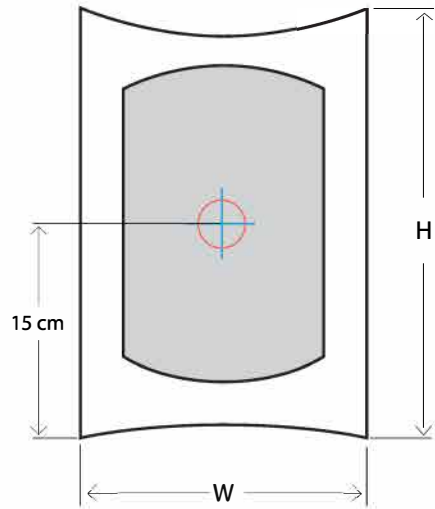

### SIZES\*

2 light	H 30cm H 11.8"	W 22cm W 8.7"	D 8,5cm D 3,3"
---------	-------------------	------------------	-------------------

Consult chart (right) for sizing

\*The height of the wall light is taken from the lowest point of the fitting to the top of the wall light.