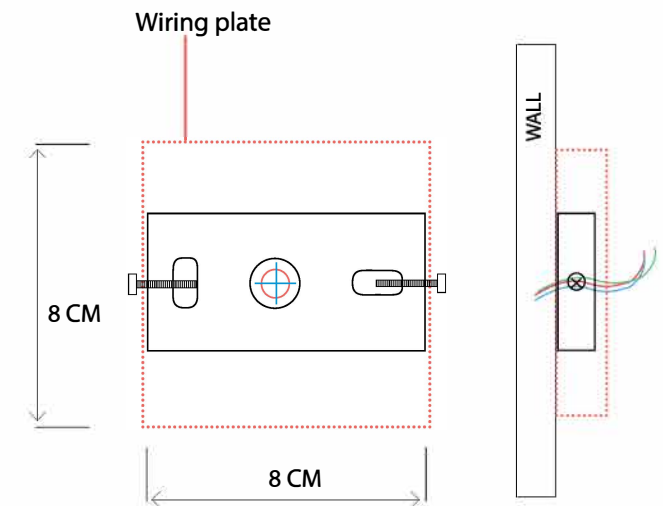

STANDARD

All lighting is made to CE standards

UL listing upon request

SHADES

Shades are not available for this product.

www.villaverde.london