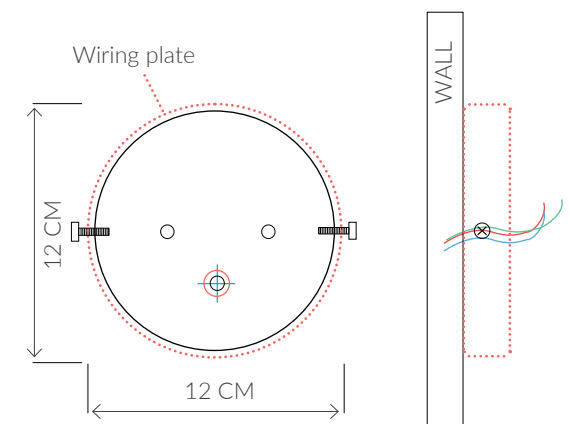

STANDARD

IP44 Certificated
All lighting is made to CE standards
UL listing upon request

SHADES

Silk and Cotton shades available for this product.
Colour palettes available online.