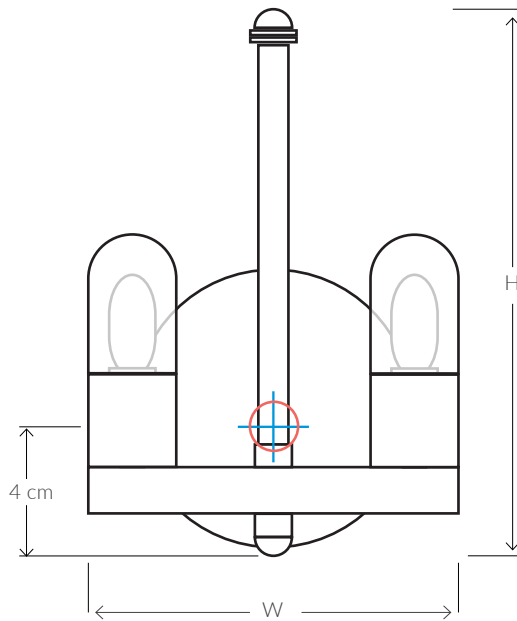

VILLAVERDE LONDON

IP44 BRASS FITTING FOR BATHROOM WALL LIGHT

Consult chart (right) for sizing

*The height of the IP44 brass fitting is taken from the lowest point of the fitting to the top of the wall light. (Shade excluded)

The IP44 finale can be adjust to suit other elements of our online wall light collection.

These products are IP44 rated for use in bathrooms and other environments where water intrusion may occur.

All our product are handmade, therefore small variances may occur.

SIZES*

2 light IP44 Brass Fitting

H 24cm	W 16cm	D 10cm	Kg 0,5
H 9.8 "	W 6.3 "	D 3.9 "	Lb 1.1

Measures will vary due to customization

FINISHES AVAILABLE

Colour palettes available online.

INSTALLATION

Fixtures requires on site assembly by a qualified electrician.