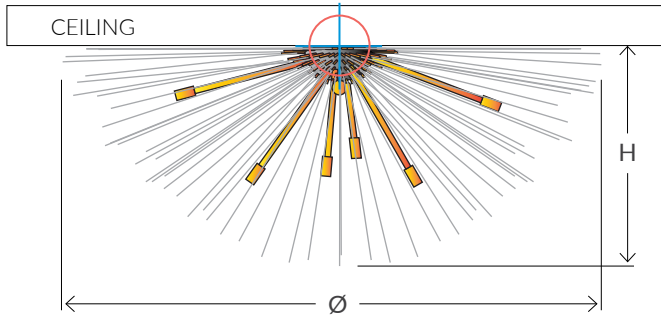

### SIZES\*

6 light	H 50cm H 19.7"	Diam 120cm Diam 47.2"	Kg 4 Lb 11
---------	-------------------	--------------------------	---------------

Bespoke sizes available

Consult chart (right) for sizing

\* The height of the ceiling light is taken from the lowest point of the product to the ceiling fitting.