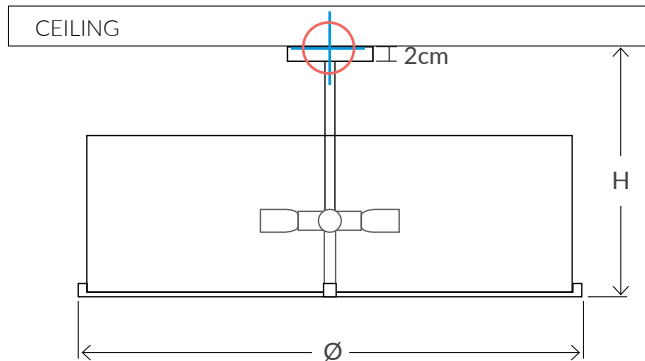

VILLAVERDE

LONDON

CROSS PENDANT METAL CEILING LIGHT 11204

SIZES*

2 light	H 30cm H 11.8"	Diam 40cm Diam 15.7"	Kg 3 Lb 6.6
4 light	H 30cm H 11.8"	Diam 55cm Diam 21.7"	Kg 4 Lb 8.1
4 light	H 30cm H 11.8"	Diam 70cm Diam 27.6"	Kg 6 Lb 13.2
4 light	H 30cm H 11.8"	Diam 80cm Diam 31.5"	Kg 6,5 Lb 14.3

Consult chart (right) for sizing

* The height of the ceiling light is taken from the lowest point of the product to the ceiling fitting.

All our products are handmade, therefore variances may occur.

FINISHES AVAILABLE