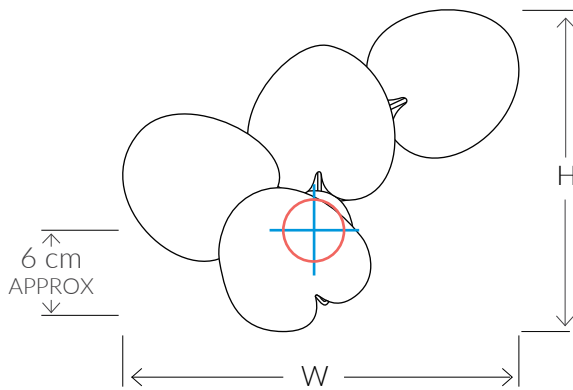

### SIZES\*

2 light	H 32cm	W 35cm	D 10cm	Kg 0,5
	H 12.6"	W 13.8"	D 3.9"	Lb 1.1

Bespoke size available

Consult chart (right) for sizing

\*The height of the wall light is taken from the lowest point of the fitting to the top of the wall light.