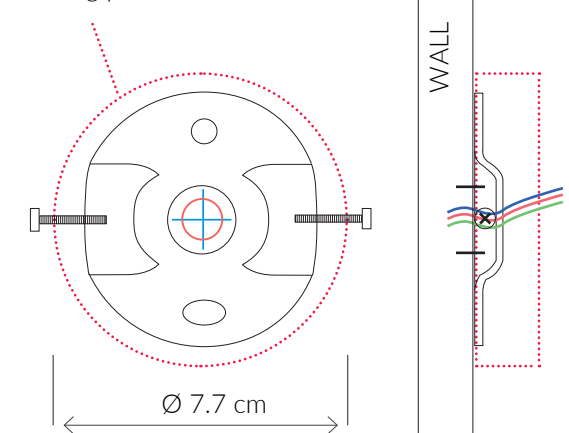

STANDARD

All lighting is made to CE standards

UL listing upon request

Wiring plate