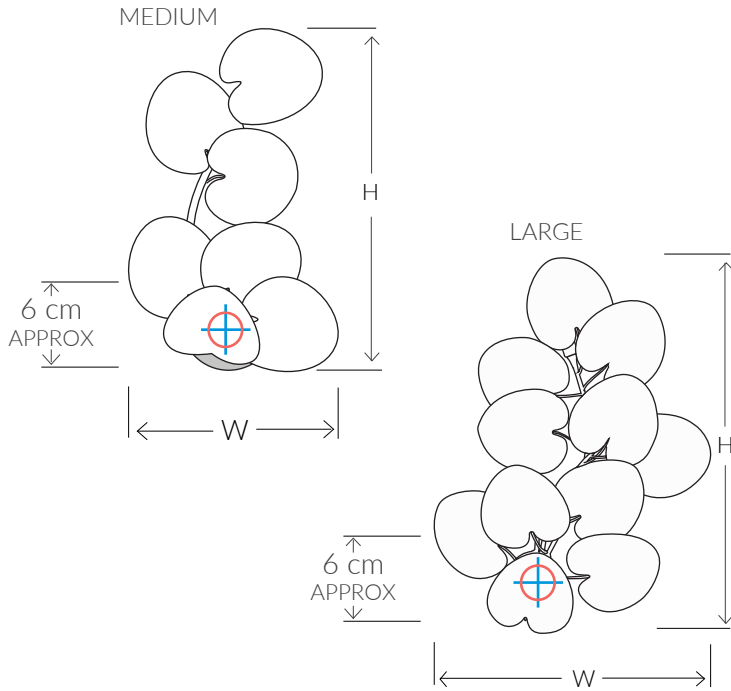

VILLAVERDE

LONDON

LILY CONTEMPORARY

METAL WALL LIGHT 11219

SIZES

2 light SMALL	H 32cm H 12.6"	W 35cm W 13.8"	D 10cm D 3.9"	Kg 0.5 Lb 1.1
3 light MEDIUM	H 47.5cm H 18.7"	W 28cm W 11.02"	D 15cm D 5.9"	Kg 1 Lb 2.2
3 light LARGE	H 54cm H 21.3"	W 40cm W 15.7"	D 12cm D 4.7"	Kg 1 Lb 2.2

Bespoke size available

Consult chart (right) for sizing

*The height of the wall light is taken from the lowest point of the fitting to the top of the wall light.

All our product are handmade, therefore small variances may occur.