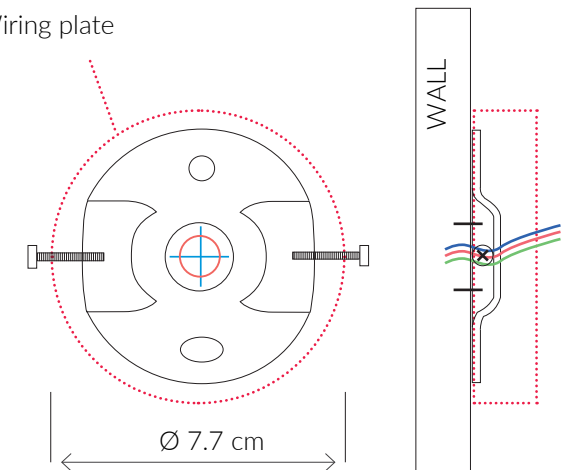

VILLAVERDE

LONDON

LILY CONTEMPORARY

METAL WALL LIGHT 11219

SIZES

2 light SMALL	H 32cm H 12.6"	W 35cm W 13.8"	D 10cm D 3.9"	Kg 0.5 Lb 1.1
3 light MEDIUM	H 47.5cm H 18.7"	W 28cm W 11.02"	D 15cm D 5.9"	Kg 1 Lb 2.2
3 light LARGE	H 54cm H 21.3"	W 40cm W 15.7"	D 12cm D 4.7"	Kg 1 Lb 2.2

Bespoke size available

Consult chart (right) for sizing

*The height of the wall light is taken from the lowest point of the fitting to the top of the wall light.

All our product are handmade, therefore small variances may occur.

USA

120V G9 LED bulb

USA Regulations may affect the Design.

STANDARD

All lighting is made to CE standards

UL listing upon request

Wiring plate

SHADES