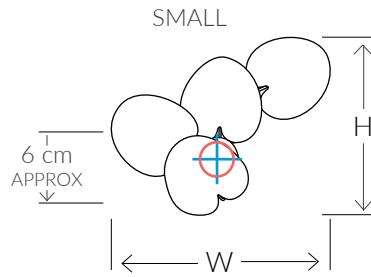

VILLAVERDE

LONDON

LILY CONTEMPORARY

METAL WALL LIGHT 11219

SIZES

2 light SMALL	H 32cm H 12.6"	W 35cm W 13.8"	D 10cm D 3.9"	Kg 0.5 Lb 1.1
3 light MEDIUM	H 47.5cm H 18.7"	W 28cm W 11.02"	D 15cm D 5.9"	Kg 1 Lb 2.2
3 light LARGE	H 54cm H 21.3"	W 40cm W 15.7"	D 12cm D 4.7"	Kg 1 Lb 2.2

Bespoke size available

Consult chart (right) for sizing

*The height of the wall light is taken from the lowest point of the fitting to the top of the wall light.

All our product are handmade, therefore small variances may occur.