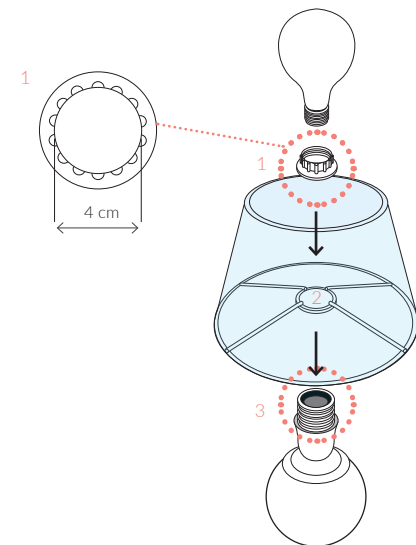

STANDARD

All lighting is made to CE standards

UL listing upon request

SHADES

Leather shade is included with this product

*The height of the table lamp is taken from the lowest point of the product to the shade.

All our products are handmade, therefore variances may occur.