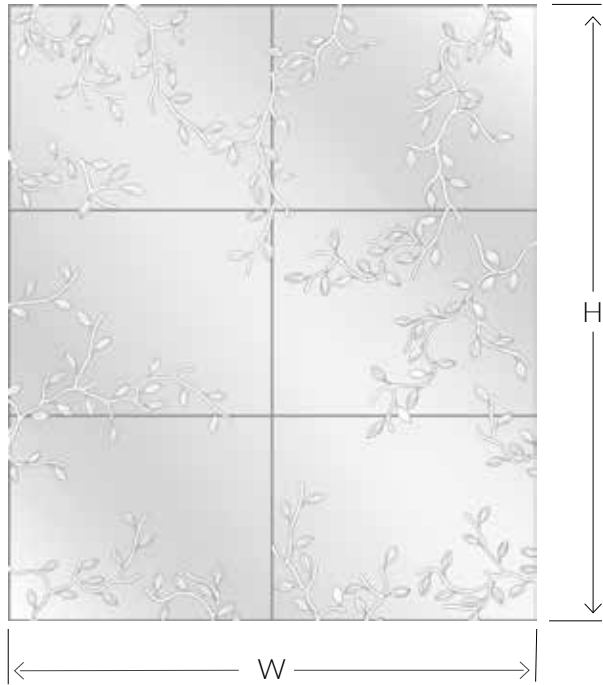

VILLVERDE

LONDON

QUADRI MIRROR

METAL MIRROR 11215

SIZES*

H 280	W 240cm	Kg TBC
H 110.2"	W 94.5"	Lb TBC

Bespoke size available

Consult chart (right) for sizing

All our products are handmade, therefore variances may occur.

MATERIALS

METAL

Hand painted metal.

METAL FINISHES

Colour palettes available online.

INSTALLATION

Ensure wall fixing (not supplied) is suitable for mirror weight and hook.

FITTING

Fixing - Vertical