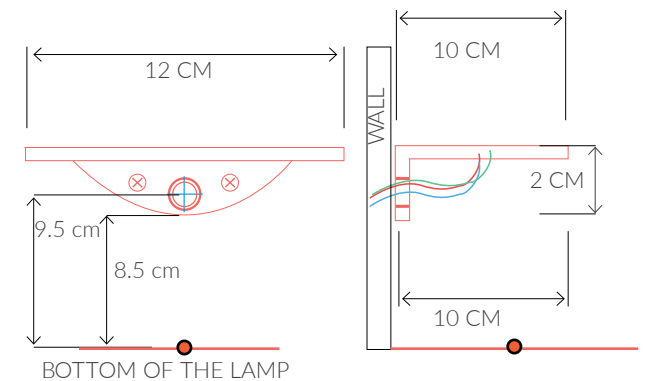

STANDARD

All lighting is made to CE standards
UL listing upon request

Wiring plate

SHADES

Silk and Cotton shades available for this product.
Colour palettes available online.