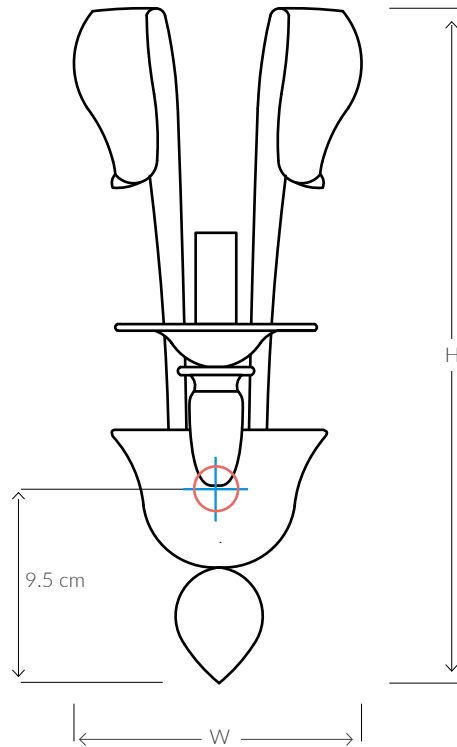

VILLAVERDE LONDON

SERENE MURANO WALL LIGHT 10889

Consult chart (right) for sizing

*The height of the wall light is taken from the lowest point of the fitting to the top of the wall light.

All our products are handmade, therefore small variances may occur.

SIZES*

1 light	H 40cm H 15.7 "	W 17cm W 6.6 "	D 29cm D 11.4 "
2 light	H 40cm H 15.7 "	W 40cm W 15.7 "	D 24cm D 9.4 "
3 light	H 40cm H 15.7 "	W 40cm W 15.7 "	D 29cm D 11.4 "

Bespoke size available

FINISHES AVAILABLE