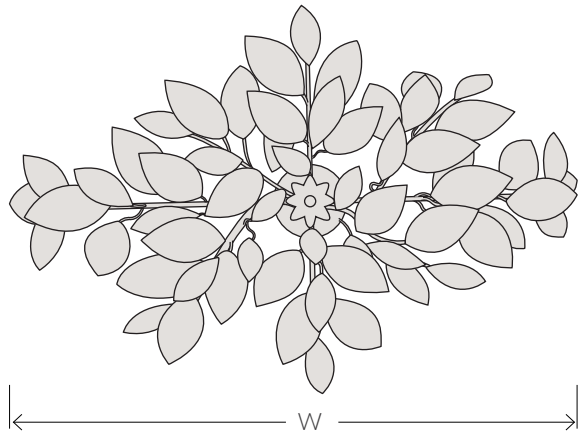

VILLAVERDE LONDON

WILLOW METAL CEILING LIGHT 11216

Consult chart (right) for sizing

* The height of the ceiling light is taken from the lowest point of the product to the ceiling fitting.

All our products are handmade, therefore variances may occur.

SIZES*

Round:					
5 light	H 15cm H 5.9"	Ø 80cm Ø 31.9"	Kg TBC Lb TBC		
8 light	H 35cm H 13.8"	Ø 100cm Ø 39.4"	Kg TBC Lb TBC		
Oval:					
4 light	H 17cm H 6.7"	W 86cm W 33.9"	D 54cm D 21.3"	Kg 2,5 Lb 5.5	