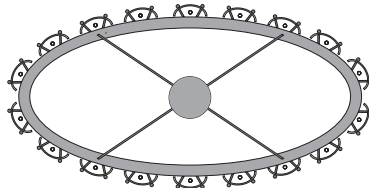

USA Regulations may affect the Design.

STANDARD

All lighting is made to CE standards
UL listing upon request

SHADES

Shade are not available for this product.

24 Light
(Round)

36 Light
(Oval)

Consult chart (right) for sizing

* The height of the ceiling light is taken from the lowest point of the fitting to the ceiling.

SIZES*

24 light	H 18cm H 7.1"	Diam 85cm Diam 33.5"	Kg 20 Lb 44.1
36 light	H 18cm H 7.1	W 150cm W 59"	D 75cm D 29.5"
			Kg 35 Lb 77.2