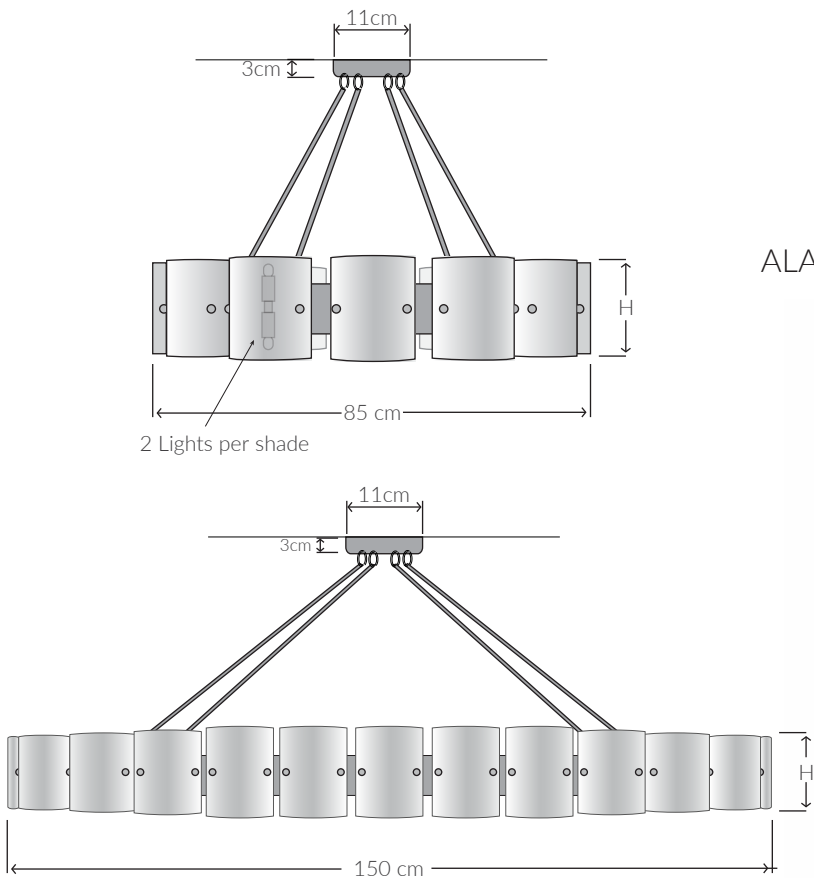

USA Regulations may affect the Design.

STANDARD

All lighting is made to CE standards
UL listing upon request

SHADES

Shade are not available for this product.

24 Light
(Round)

36 Light
(Oval)

Consult chart (right) for sizing

* The height of the ceiling light is taken from the lowest point of the fitting to the ceiling.

SIZES*

24 light	H 18cm H 7.1"	Diam 85cm Diam 33.5"	Kg 20 Lb 44.1
36 light	H 18cm H 7.1	W 150cm W 59"	D 75cm D 29.5"
			Kg 35 Lb 77.2