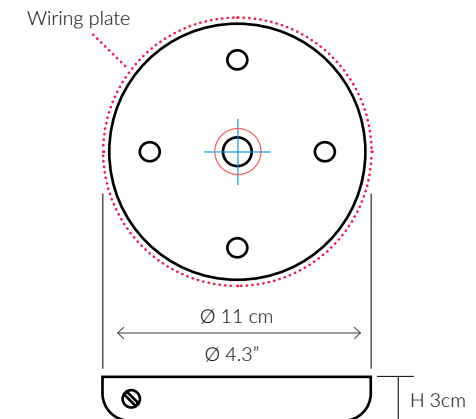

All our products are handmade, therefore variances may occur.