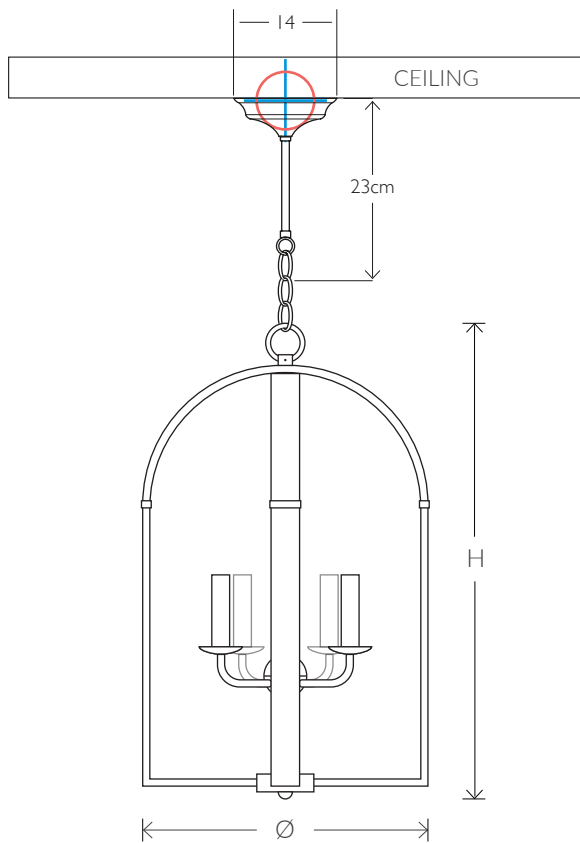

VILLAVERDE LONDON

VOLTA METAL LANTERN 11227

Consult chart (right) for sizing

The height of the ceiling light is taken from the lowest point of the fitting to where the chain starts. An allowance of approximately 18cm or 7" should be added to the height of such ceiling lights to allow for a minimal length of chain and the ceiling rose.

All our products are handmade, therefore variances may occur.

SIZES*

4 light	H 65cm	Ø 40cm	Kg 8
	H 25.6"	Ø 15.7"	Lb 17.6

Bespoke sizes available

MATERIALS

METAL
Hand painted metal.

OTHER FINISHES
Candle holders and chain to match metal finishes.

METAL FINISHES
Colour palettes available online.

DETAILS

SUSPENSION

All ceiling lights are supplied with approximately 100cm or 40" of chain. If additional chain is required please specify this with your order so that the fitting can be wired with an additional amount of cable. Additional costs may apply.