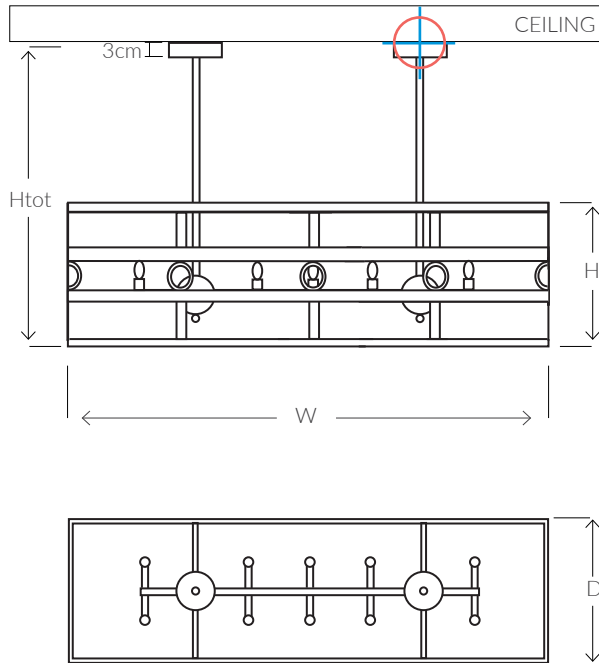

VILLAVERDE

LONDON

MONDO RECTANGULAR

METAL CEILING LIGHT 11230

Consult chart (right) for sizing

*The height of the ceiling light is taken from the lowest point of the product to the ceiling fitting.

All our products are handmade, therefore variances may occur.

SIZES*

10 light (G9)	H 30cm H 11.8"	Htot 63cm Htot 24.8"	W 100cm W 39.4"	D 30cm D 11.8"	Kg 12 Lb 26.5
---------------	-------------------	-------------------------	--------------------	-------------------	------------------

Bespoke size available

MATERIALS

METAL

Hand painted metal.

FINISHES AVAILABLE

Colour palettes available online.

INSTALLATION

Fixture requires on site assembly by a qualified electrician.