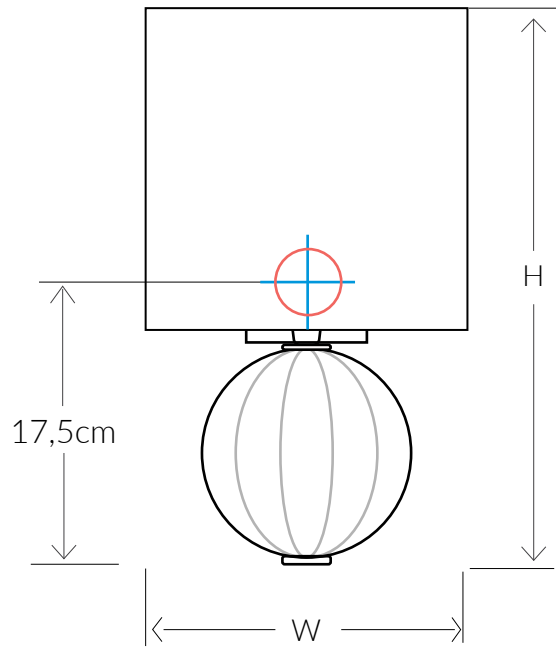

VILLAVERDE

LONDON

JEWEL

MURANO WALL LIGHT 11176

Consult chart (right) for sizing

SIZES*

1 light (with shade)	H 35cm	W 20cm	D 14cm
	H 13.8"	W 5.1"	D 5.5"
1 light (without shade)	H 21cm	W 13cm	D 14cm
	H 8.3"	W 5.1"	D 5.5"

Bespoke size available

*The height of the wall light is taken from the lowest point of the fitting to the top of the product.

All our product are handmade, therefore variances may occur.

FINISHES AVAILABLE