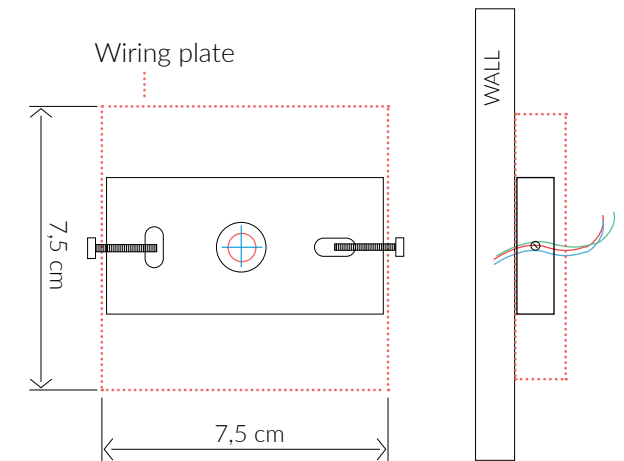

VILLAVERDE

LONDON

JEWEL

MURANO WALL LIGHT 11176

Consult chart (right) for sizing

SIZES*

1 light (with shade)	H 35cm	W 20cm	D 14cm
	H 13.8"	W 5.1"	D 5.5"
1 light (without shade)	H 21cm	W 13cm	D 14cm
	H 8.3"	W 5.1"	D 5.5"

Bespoke size available

*The height of the wall light is taken from the lowest point of the fitting to the top of the product.

All our product are handmade, therefore variances may occur.

FINISHES AVAILABLE

220V E27 Screw Cap bulb
40W max per bulb (Standard) - 6W LED per bulb

USA

120V E26 Screw Cap bulb
40W max per bulb (Standard) - 6W LED per bulb

USA Regulations may affect the Design.

STANDARD

All lighting is made to CE standards
UL listing upon request