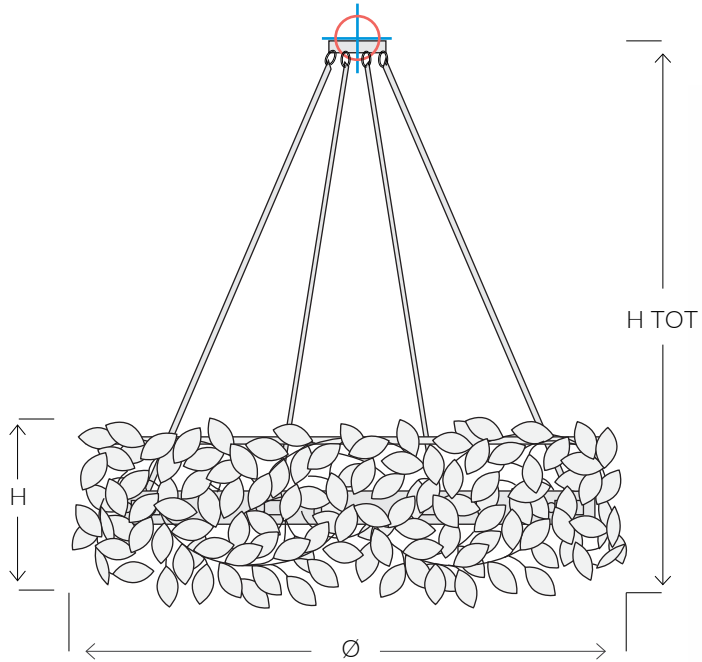

VILLAVERDE LONDON

EDEN METAL CEILING LIGHT 11238

Consult chart (right) for sizing

*The height of the ceiling light is taken from the lowest point of the product to the ceiling fitting

All our product are handmade, therefore variances may occur.

SIZES

8 light	H 40cm	HTot 120cm	Ø 100cm	Kg 25
	H 15.8"	HTot 47.2"	Ø 39.4"	Lb 55.1

Bespoke size available

FINISHES AVAILABLE

Colour palettes available online.

DETAILS

INSTALLATION

Fixture requires on site assembly by a qualified electrician