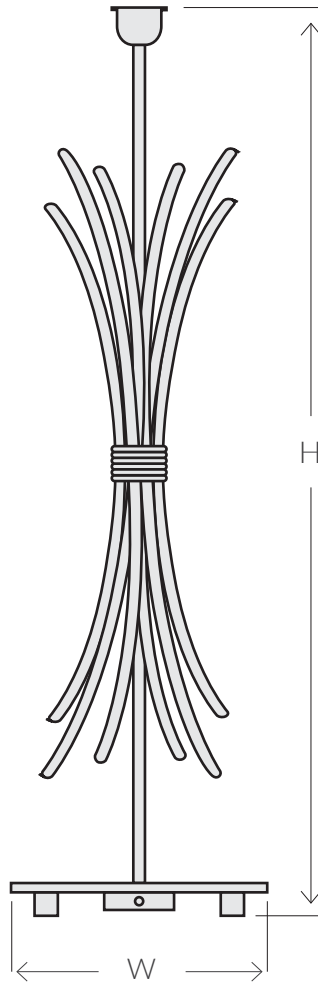

VILLAVERDE LONDON

SPIGA METAL TABLE LAMP | 1235

Consult chart (right) for sizing

*The Height of the Table lamp is taken from the lowest point of the products to the light fitting. (Shade excluded)

All our product are handmade, therefore variances may occur.

SIZES*

1 light	H 78cm	W 22cm	D 16cm
	H 30.7"	W 8.7"	D 6.3"

Bespoke size available

FINISHES AVAILABLE

Colour palettes available online.

ELECTRICALS

Lightbulbs are not supplied

UK
220V E27 Candle bulb, 25W / 40W max
USA
120V E26 Candle bulb, 40W max