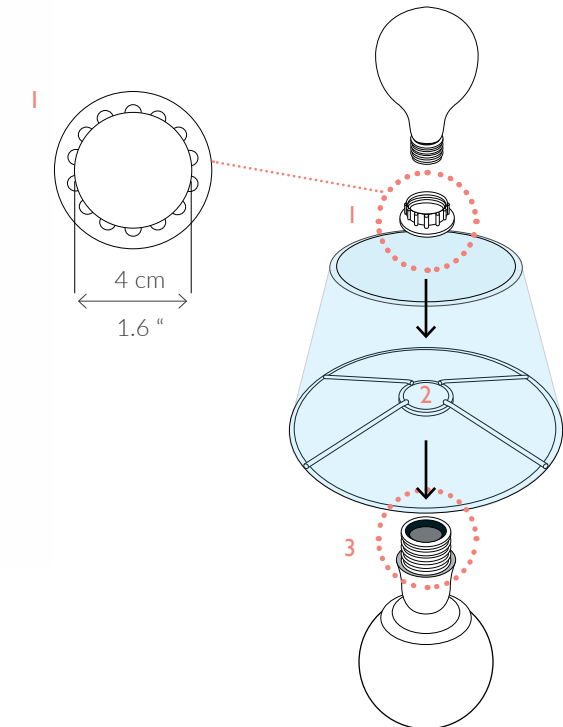

STANDARD

All lighting is made to CE standards
UL listing upon request

SHADES

Silk and Cotton shades available for this product.
Colour palettes available online.