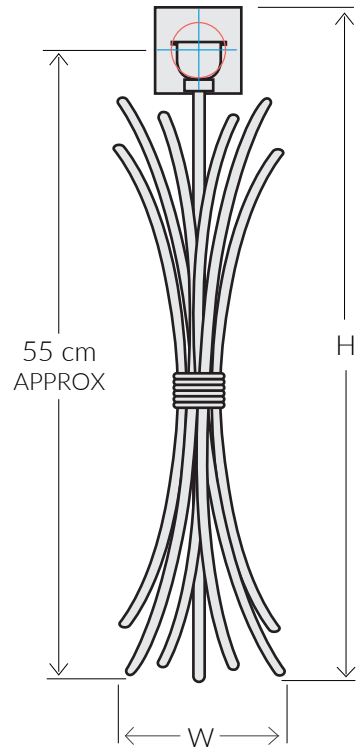

# VILLAVERDE

LONDON

SPIGA

METAL WALL LIGHT | 1234

Consult chart (right) for sizing

\*The height of the wall light is taken from the lowest point of the fitting to the top of the bulb socket.

All our product are handmade, therefore small variances may occur.

## SIZES\*

1 light	H 59cm	W 15cm	D 11cm	Kg 4
Short	H 23.2"	W 5.9"	D 4.3"	Lb 8.8
1 light	H 83cm	W 20cm	D 17cm	Kg 5
Long	H 32.7"	W 7.9"	D 6.7"	Lb 11

Bespoke size available