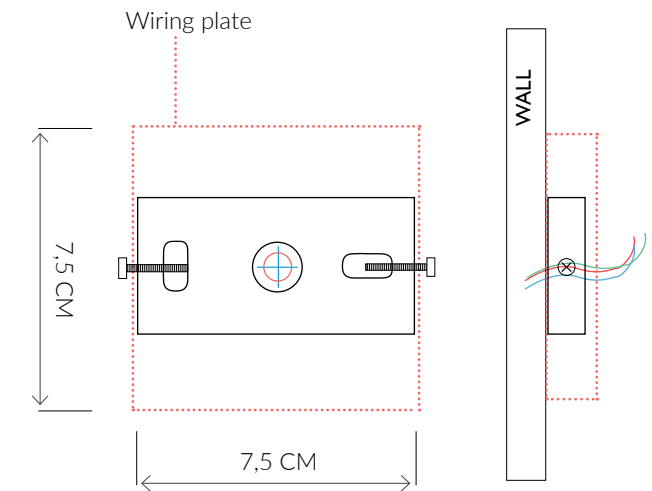

STANDARD

All lighting is made to CE standards
UL listing upon request

SHADES

Silk and Cotton shades available for this product.
Colour palettes available online.