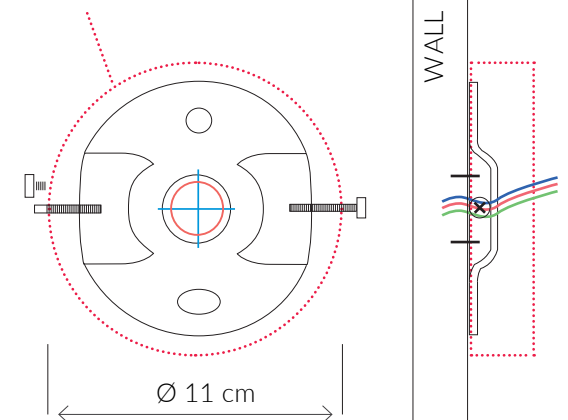

SIZES*

16 light	H 95cm	W 230cm	D 20cm	Kg 12
	H 37.4"	W 90.5"	D 7.9"	Lb 26.5

Bespoke size available

Consult chart (right) for sizing

*The height of the wall light is taken from the lowest point of the fitting to the top of the wall light. (shade excluded)

All our product are handmade, therefore variances may occur.

info@villaverdeltd.com

Wiring plate