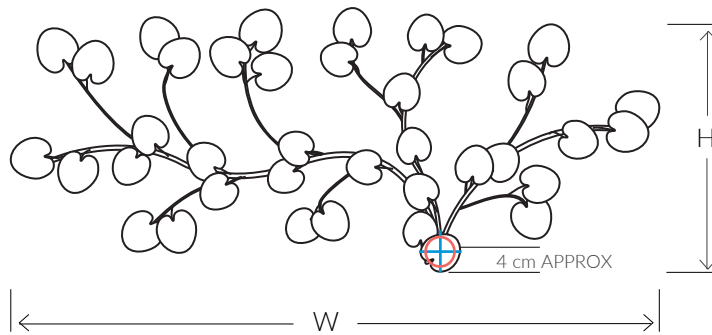

VILLAVERDE

LONDON

LILY RECTANGULAR METAL WALL LIGHT 11243

FINISHES AVAILABLE

Colour palettes available online.

INSTALLATION

Fixture requires on site assembly by a qualified electrician.

ELECTRICALS

All lighting is made to CE standards

UL listing upon request

SIZES*

16 light	H 95cm	W 230cm	D 20cm	Kg 12
	H 37.4"	W 90.5"	D 7.9"	Lb 26.5

Bespoke size available

Consult chart (right) for sizing

*The height of the wall light is taken from the lowest point of the fitting to the top of the wall light. (shade excluded)