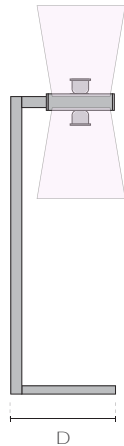

## KONO

METAL TABLE LAMP 11250

### SIZES\*

2 light	H 70cm H 27.5"	W 17cm W 6.7 "	D 19cm D 7.5"
---------	-------------------	-------------------	------------------

Bespoke size available

Consult chart for sizing

\*The Height of the Table lamp is taken from the lowest point of the product to the top of the shade.