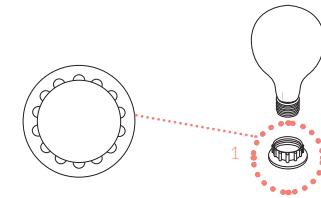

STANDARD

All lighting is made to CE standards

UL listing upon request