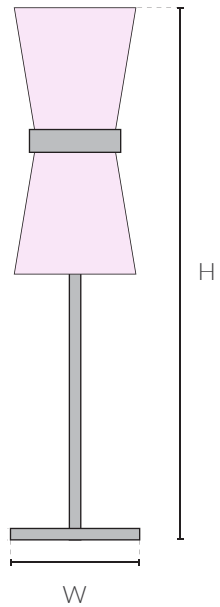

## KONO

METAL TABLE LAMP 11250

### SIZES\*

2 light	H 70cm H 27.5"	W 17cm W 6.7 "	D 19cm D 7.5"
---------	-------------------	-------------------	------------------

Bespoke size available

Consult chart for sizing

\*The Height of the Table lamp is taken from the lowest point of the product to the top of the shade.