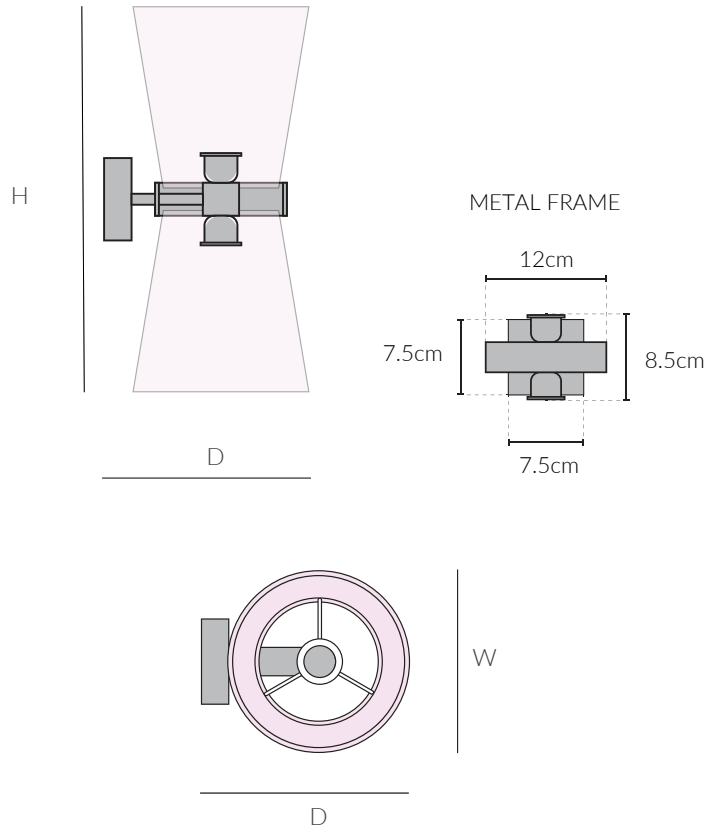

### SIZES\*

2 light	H 34cm H 13.4"	W 16cm W 6.3"	D 19cm D 7.5"
4 light	H 34cm H 13.4"	W 38cm W 15"	D 19cm D 7.5"

Bespoke size available

Consult chart for sizing

\*The height of the wall light is taken from the lowest point to the top of the fitting - ( Measurements include shades )