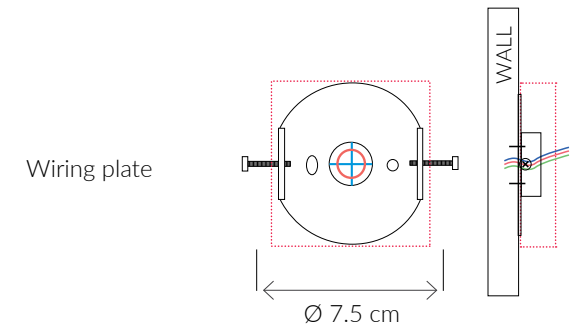

STANDARD

All lighting is made to CE standards
UL listing upon request

SHADES

Shades & Inlay are included for this product.

Standard Inlay White

Custom Inlays Shine Gold, Matt Gold, Shine Silver, Matt Silver
Brushed Silver, Shine Copper.