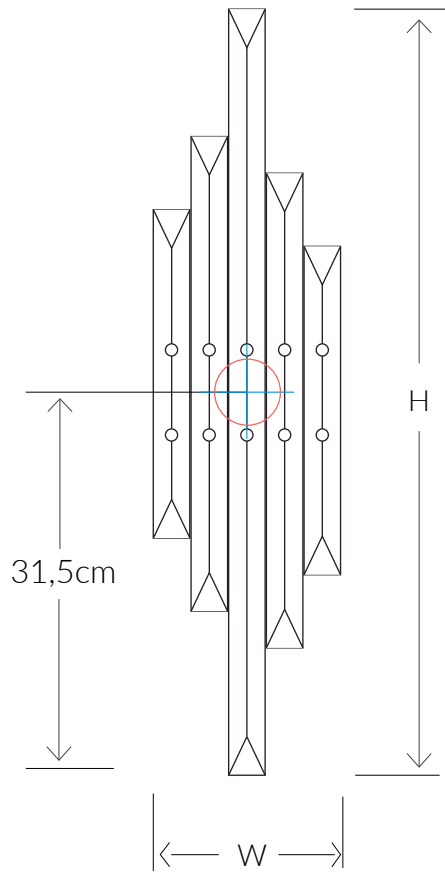

VILLAVERDE

LONDON

BROOKLYN

CRYSTAL WALL LIGHT 11163

FINISHES AVAILABLE
Colour palettes available online.

INSTALLATION
Fixture requires on site assembly by a qualified electrician.

ELECTRICALS
Lightbulbs are not supplied - ADVISE LED Bulbs.

G9 LED bulbs.
UK
220/240V G9 bulb, 3/4 Watt LED per bulbs.

USA
120V G9 bulb, 3/4 Watt LED per bulbs.

USA Regulations may affect the Design.

STANDARD
All lighting is made to CE standards
UL listing upon request

SIZES*

3 light	H 63cm H 24.8"	W 15cm W 5.9"	D 11cm D 4.3"
---------	-------------------	------------------	------------------

Consult chart (right) for sizing

*The height of the wall light is taken from the lowest point of the fitting to the top of the wall light.