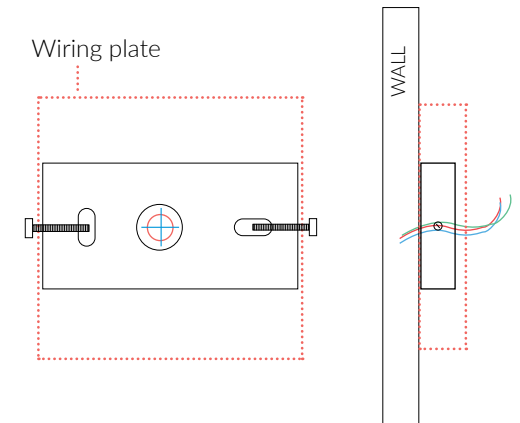

NOTES

SHADES
Shades are not available for this product.
Colour palettes available online.