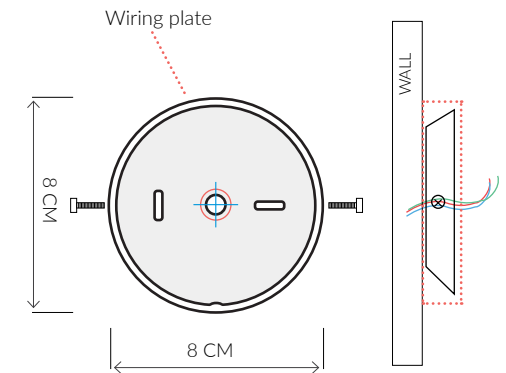

STANDARD

All lighting is made to CE standards

UL listing upon request