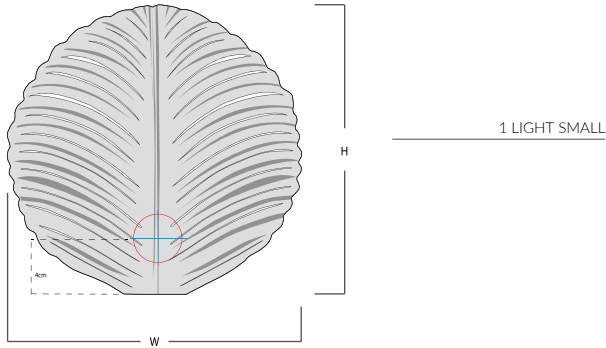

## EVE

METAL WALL LIGHT 11255

1 LIGHT SMALL

1 LIGHT LARGE

### SIZES\*

1 Light Small	H 21 cm H 8.2"	W 20 cm W 7.8"	D 7 cm D 2.7"	Kg 1 Lb 2.2
1 Light Large	H 30 cm H 11.8"	W 29 cm W 11.4"	D 8 cm D 3.1"	Kg 2 Lb 4.4

Bespoke size available

Consult chart (right) for sizing

\*The height of the wall light is taken from the lowest point of the fitting to the top of the wall light.

All our product are handmade, therefore variances may occur.