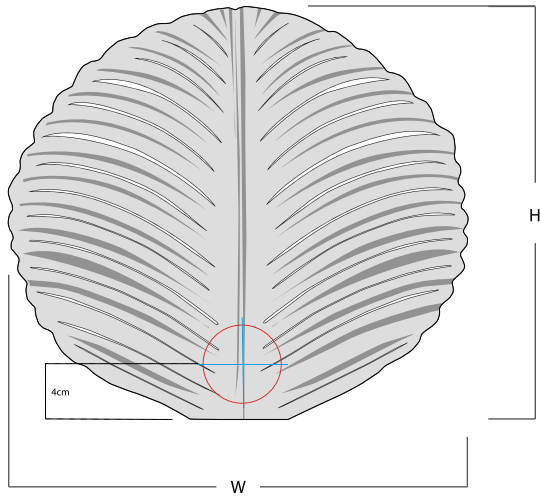

## EVE

METAL WALL LIGHT 11255

1 LIGHT SMALL

1 LIGHT LARGE

### SIZES\*

1 Light Small	H 21 cm H 8.2"	W 20 cm W 7.8"	D 7 cm D 2.7"	Kg 1 Lb 2.2
1 Light Large	H 30 cm H 11.8"	W 29 cm W 11.4"	D 8 cm D 3.1"	Kg 2 Lb 4.4

Bespoke size available

Consult chart (right) for sizing

\*The height of the wall light is taken from the lowest point of the fitting to the top of the wall light.

All our product are handmade, therefore variances may occur.