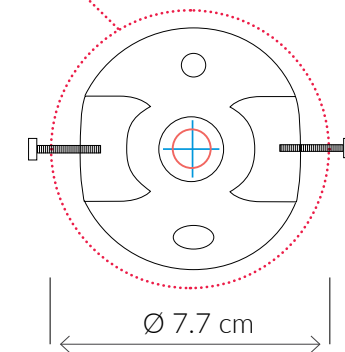

STANDARD

All lighting is made to CE standards

UL listing upon request

Wiring plate