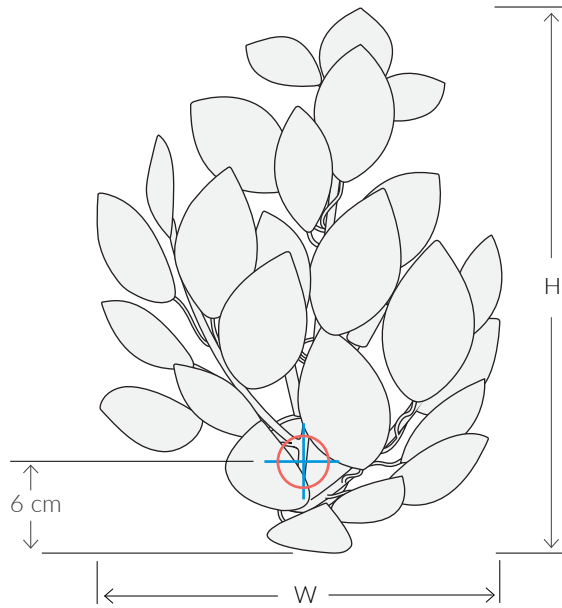

VILLAVERDE

LONDON

WILLOW

METAL WALL LIGHT 11218

SIZES*

2 light	H 45cm	W 35cm	D 15cm	Kg 0,5
	H 17.7"	W 13.8"	D 5.9"	Lb 1.1

Bespoke size available

Consult chart (right) for sizing

*The height of the wall light is taken from the lowest point of the fitting to the top of the wall light.

All our product are handmade, therefore small variances may occur.

info@villaverdeltd.com

FINISHES AVAILABLE