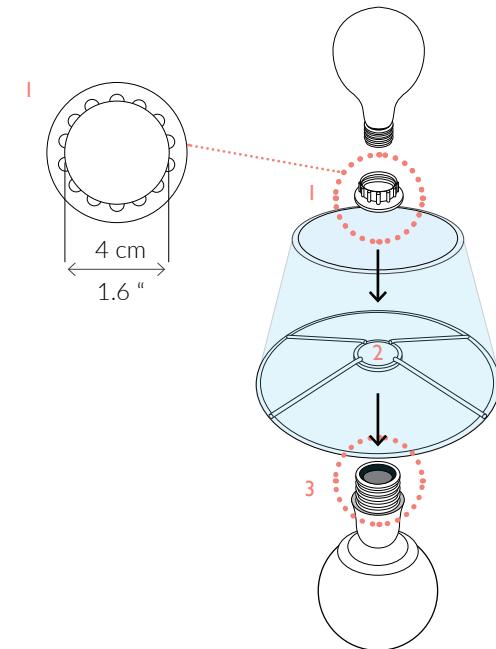

STANDARD

All lighting is made to CE standards
UL listing upon request

SHADES

Silk and Cotton shades available for this product.
Colour palettes available online.