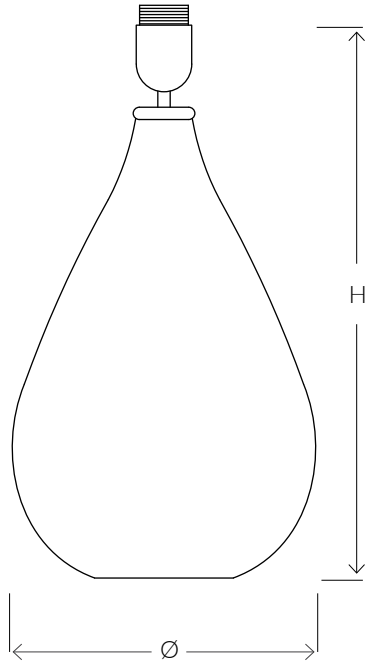

VILLAVERDE LONDON

GEMMA TALL MURANO TABLE LAMP 11034

Consult chart (right) for sizing

* The Height of the Table lamp is taken from the lowest point of the products to the light fitting. (Shade excluded)

All our product are handmade, therefore variances may occur.

SIZES*

1 light	H 48cm H 19 "	Ø 26cm Ø 10.8 "
---------	------------------	--------------------

Bespoke size available

FINISHES AVAILABLE

Colour palettes available online.

ELECTRICALS

Lightbulbs are not supplied