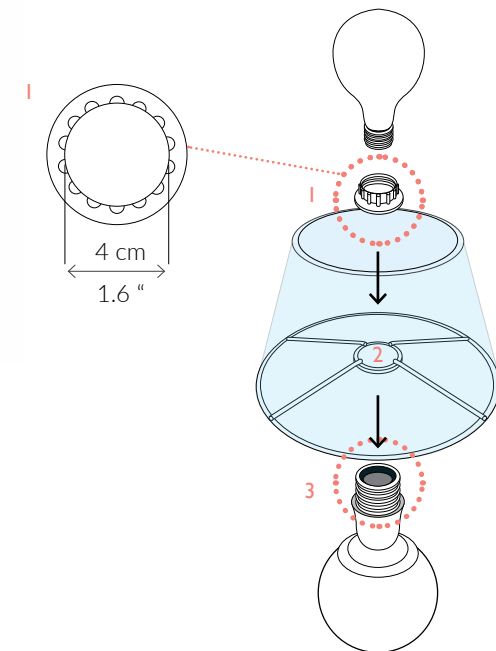

SHADES

Silk and Cotton shades available for this product.
Colour palettes available online.