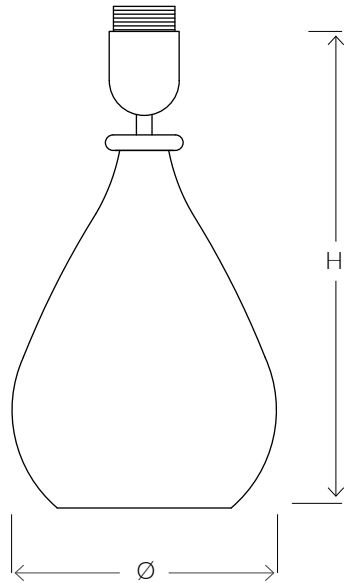

## GEMMA MURANO TABLE LAMP 10666

Consult chart (right) for sizing

### SIZES\*

1 light	H 32 cm H 12.5 "	Ø 18cm Ø 7 "
1 light	H 48cm H 19 "	Ø 26cm Ø 10.8 "

Bespoke size available

\* The Height of the Table lamp is taken from the lowest point of the products to the light fitting. (Shade excluded)