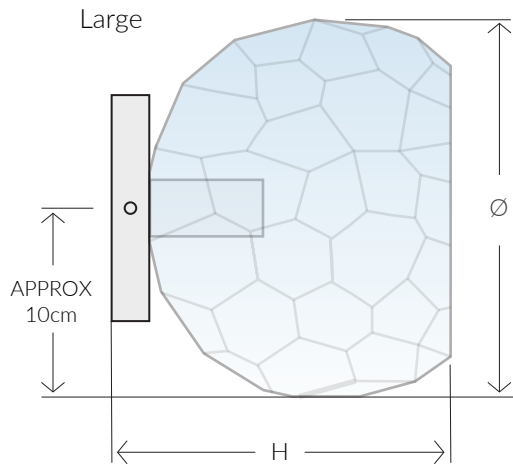

VILLAVERDE

LONDON

NOVA

CRYSTAL WALL LIGHT 11224

Consult chart (right) for sizing

*The Height of the Wall Light is taken from the lowest point of the product to the highest.

All our products are handmade, therefore variances may occur.

SIZES*

1 Light	H 14cm	Ø 14cm	Kg 1
Small	H 5,5"	Ø 5,5"	Lbs 2,2

1 Light	H 18cm	Ø 20cm	Kg 1,5
Large	H 7,1"	Ø 7,9"	Lbs 3,3

Bespoke size available

FINISHES AVAILABLE

Colour palettes available online.

ELECTRICALS