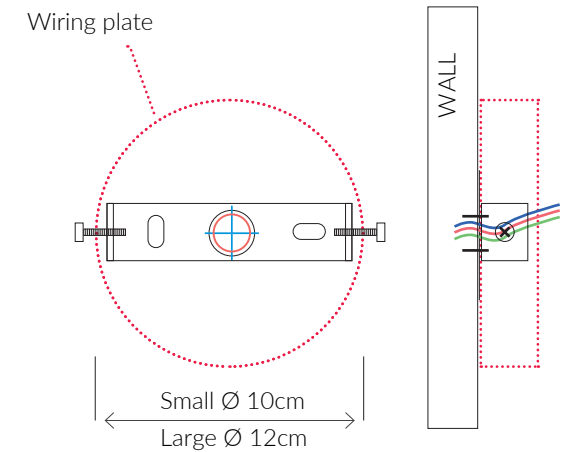

STANDARD

All lighting is made to CE standards

UL listing upon request

SHADES

Shades not available for this product.