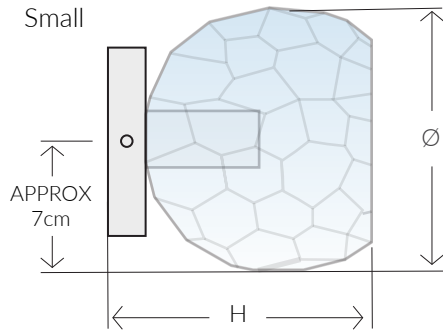

VILLAVERDE

LONDON

NOVA

CRYSTAL WALL LIGHT 11224

Consult chart (right) for sizing

*The Height of the Wall Light is taken from the lowest point of the product to the highest.

All our products are handmade, therefore variances may occur.

SIZES*

1 Light	H 14cm	Ø 14cm	Kg 1
Small	H 5,5"	Ø 5,5"	Lbs 2,2

1 Light	H 18cm	Ø 20cm	Kg 1,5
Large	H 7,1"	Ø 7,9"	Lbs 3,3

Bespoke size available

FINISHES AVAILABLE

Colour palettes available online.

ELECTRICALS