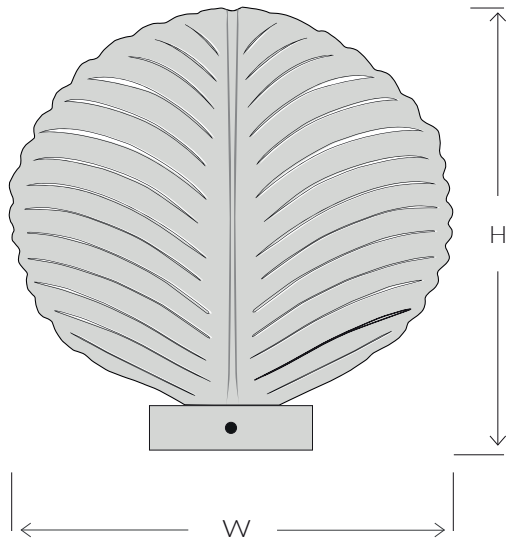

VILLAVERDE

LONDON

EVE

METAL TABLE LAMP | I1277

Consult chart (right) for sizing

FINISHES AVAILABLE

Colour palettes available online.

ELECTRICALS

SHADES

Shades are not available for this product.

SIZES*

1 light	H 31cm	W 30cm	D 13cm	Kg 1
	H 12"	W 11.8"	D 5.1"	Lb 2.2

All our product are handmade, therefore variances may occur.

Bespoke size available