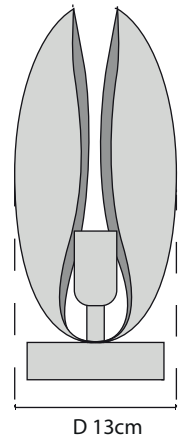

VILLAVERDE

LONDON

EVE

METAL TABLE LAMP | I1277

Consult chart (right) for sizing

FINISHES AVAILABLE

Colour palettes available online.

ELECTRICALS

SHADES

Shades are not available for this product.

SIZES*

1 light	H 31cm	W 30cm	D 13cm	Kg 1
	H 12"	W 11.8"	D 5.1"	Lb 2.2

All our product are handmade, therefore variances may occur.

Bespoke size available