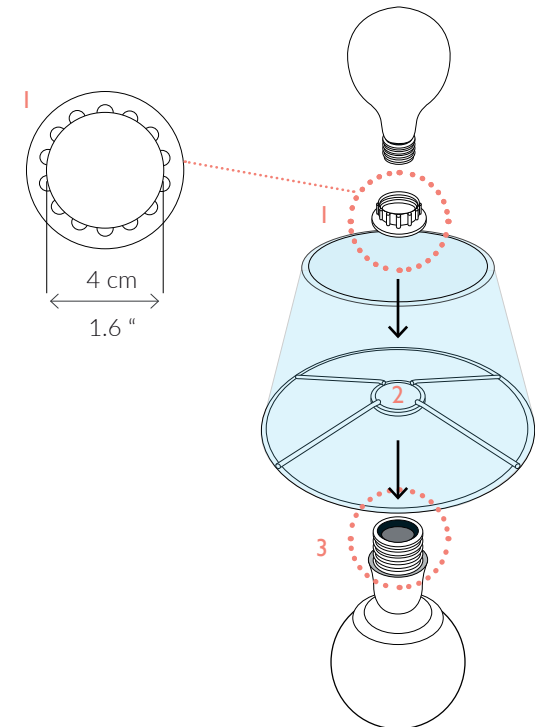

ELECTRICALS

Lightbulbs are not supplied

UK

220V E27 Candle bulb, 25W / 40W max

USA

120V E26 Candle bulb, 40W max

STANDARD

All lighting is made to CE standards

UL listing upon request