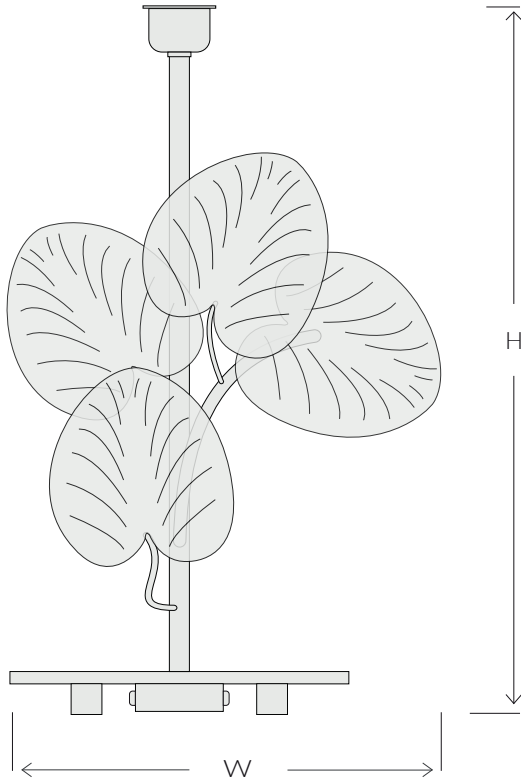

VILLAVERDE

LONDON

LILY

METAL TABLE LAMP | 1276

Consult chart (right) for sizing

*The height of the Table lamp is taken from the lowest point of the products to the light fitting. (Shades excluded)

All our product are handmade, therefore variances may occur.v

SIZES*

1 light	H 46cm	W 30cm	D 16cm	Kg 2.5
	H 18"	W 11.8"	D 6.2"	Lb 5.5

Bespoke size available

FINISHES AVAILABLE

Colour palettes available online.

ELECTRICALS

Lightbulbs are not supplied

UK

220V E27 Candle bulb, 25W / 40W max

USA

120V E26 Candle bulb, 40W max

STANDARD

All lighting is made to CE standards

UL listing upon request

SHADES

Silk and Cotton shades available for this product.
Colour palettes available online.