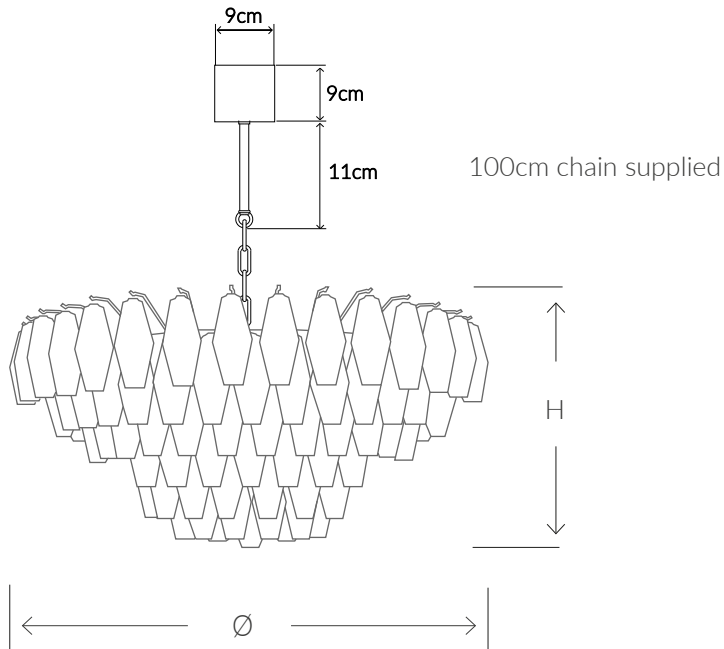

### SIZES\*

3 light	H 30cm H 11.8"	Ø 40cm Ø 15.7"	Kg 7 Lb 15.4
6 light	H 35cm H 13.8"	Ø 60cm Ø 23.6"	Kg 13 Lb 28.6
6 light Large	H 35cm H 13.8"	Ø 75cm Ø 29.5"	Kg 18 Lb 39.7
8 light	H 45cm H 17.7"	Ø 90cm Ø 35.4"	Kg 25 Lb 55.1
12 light	H 50cm H 19.7"	Ø 120cm Ø 47.2"	Kg 42 Lb 92.6

Consult chart (right) for sizing

\*The product height, does not include the ceiling cup dimension.  
Please refer to the diagram above for the ceiling cup dimensions.

All products are handmade, therefore variances may occur.