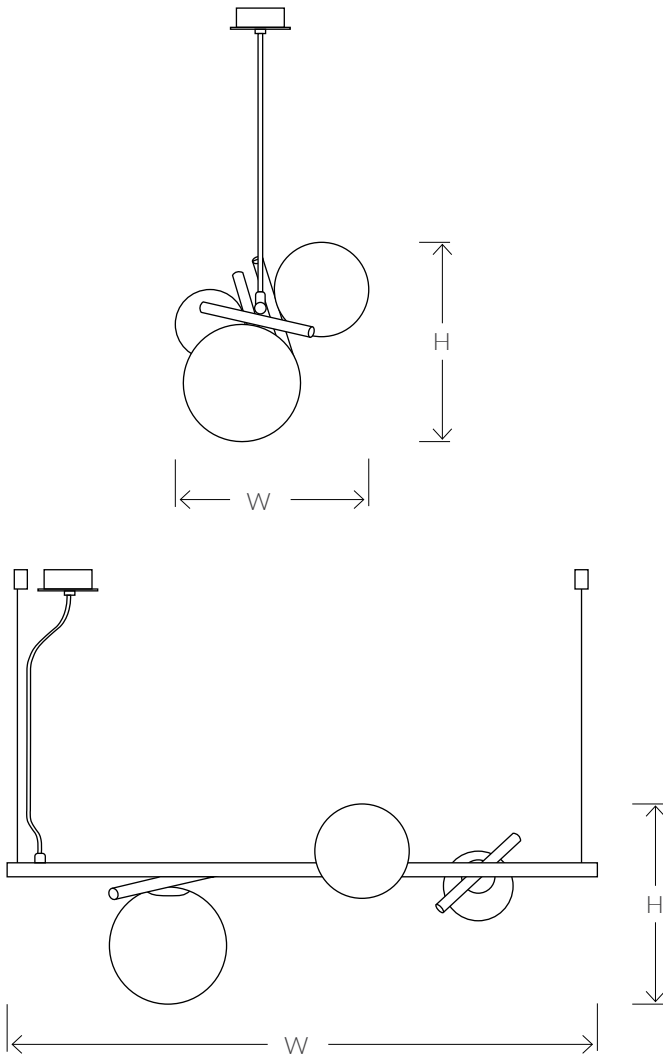

VILLAVERDE LONDON

Globe CEILING LIGHT 10093

Consult chart (right) for sizing

* The height of the ceiling light is taken from the lowest point of the product to the ceiling fitting.

Adjustable cable height.

All our products are handmade, therefore variances may occur.

SIZES*

3 light	H 34cm H 13.38"	W 100cm W 39.37"	D 33cm W 12.99"	Kg TBC Lbs TBC
4 light	H 29cm H 11.41"	W 140cm W 55.11"	D 38cm W 14.96"	Kg TBC Lbs TBC
6 light	H 31cm H 12.20"	W 180cm W 70.86"	D 42 cm W 16.53"	Kg TBC Lbs TBC

2 light 2X E14 10 W LED USA - 2X E12 10 W LED

3 light 1X G9 10 W LED 2X E14 10 W LED
USA 1X G9 10 W LED 2X E12 10 W LED

USA Regulations may affect the Design.

COMPONENTS

All lighting is made to CE standards
UL listing upon request