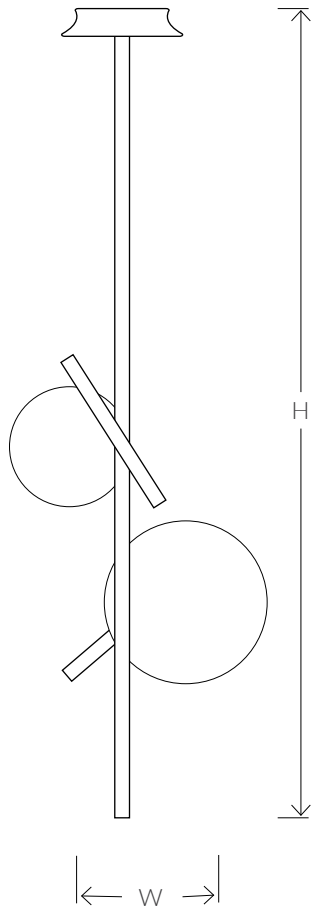

VILLAVERDE LONDON

Globe CEILING LIGHT 10096

SIZES*

2 light	H 102cm H 40.15"	W 42cm W 16.53"	W 20cm W 7.87"	Kg TBC Lbs TBC
3 light	H 142cm H 55.90"	W 39cm W 15.35"	W 32cm W 12.59"	Kg TBC Lbs TBC

Consult chart (right) for sizing

* The height of the ceiling light is taken from the lowest point of the product to the ceiling fitting.

Adjustable cable height.

All our products are handmade, therefore variances may occur.

info@villaverdeltd.com