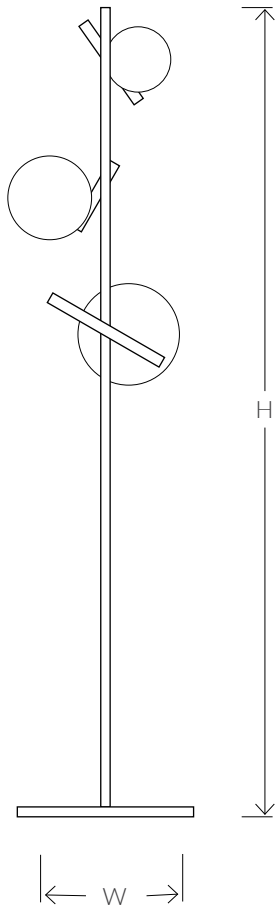

## Globe FLOOR LAMP 10091

### SIZES\*

3 light	H 152cm	W 39cm	W 32cm	Kg TBC
	H 59.84"	W 15.35"	W 12.59"	Lbs TBC

### SHADES

Shades are not available on this product.

Consult chart (right) for sizing

\* The height of the floor lamp is taken from the lowest point of the product to the ceiling fitting.

All our products are handmade, therefore variances may occur.