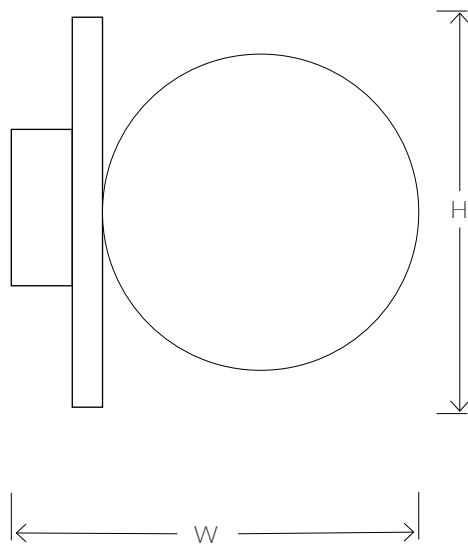

#### USA

E12 10 W LED bulb

USA Regulations may affect the Design.

#### SIZES\*

1 light	H 20cm	W 26cm	W 26cm	Kg TBC
	H 7.87"	W 10.23"	W 10.23"	Lbs TBC

Consult chart (right) for sizing

\* The height of the Wall Light is taken from the lowest point of the product to the ceiling fitting.