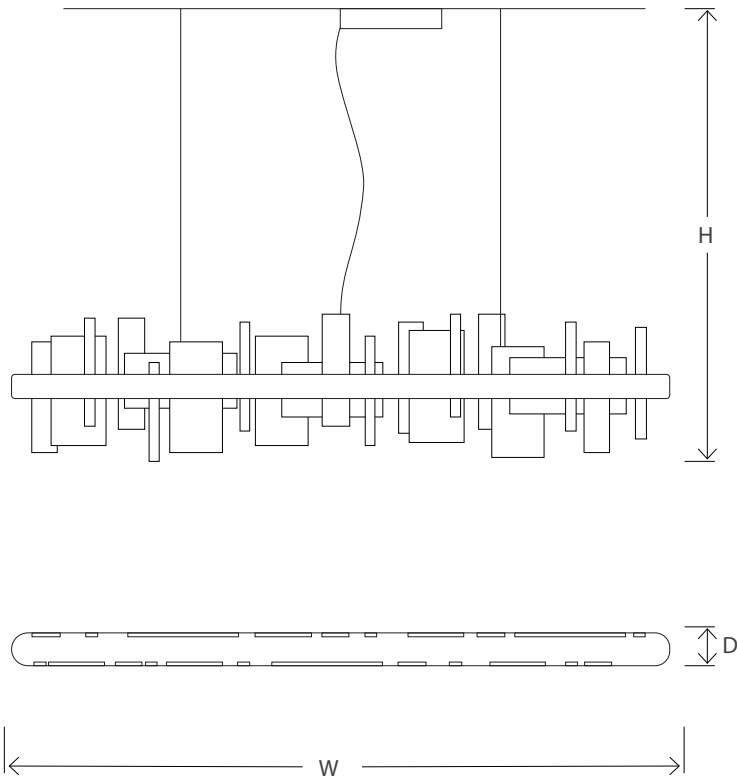

VILLAVERDE

LONDON

Slate

CEILING LIGHT 10098

SIZES*

LED Strip	H 33 cm W 13"	W 150 cm W 59.05"	D 8 cm D 3.14"	Kg TBC Lbs TBC
-----------	------------------	----------------------	-------------------	-------------------

Consult chart (right) for sizing

* The height of the ceiling light is taken from the lowest point of the product to the ceiling fitting.

Adjustable cable height.

All our products are handmade, therefore variances may occur.