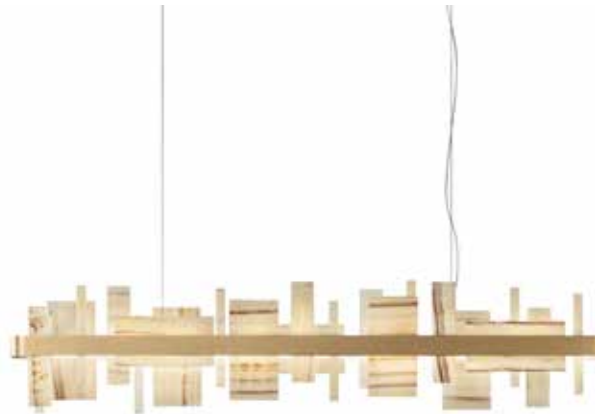

VILLAVERDE

LONDON

Slate

CEILING LIGHT 10098

SIZES*

LED Strip	H 33 cm W 13"	W 150 cm W 59.05"	D 8 cm D 3.14"	Kg TBC Lbs TBC
-----------	------------------	----------------------	-------------------	-------------------

Consult chart (right) for sizing

* The height of the ceiling light is taken from the lowest point of the product to the ceiling fitting.

Adjustable cable height.

All our products are handmade, therefore variances may occur.