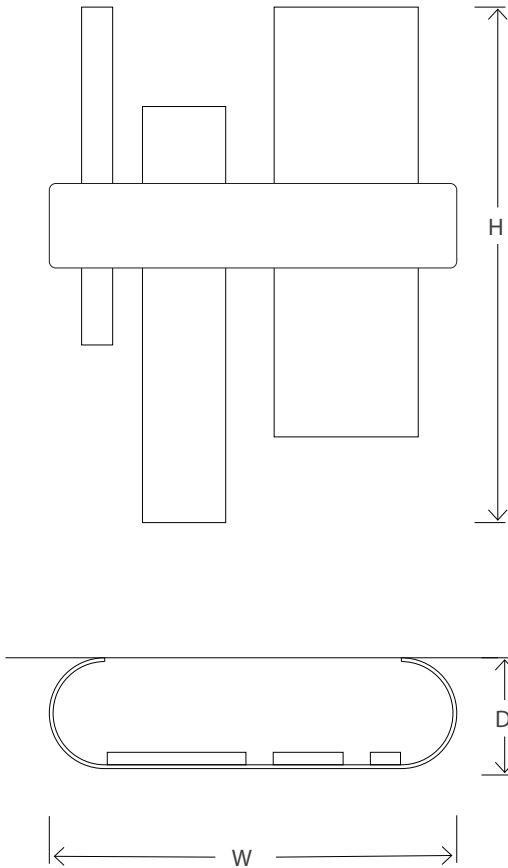

VILLAVERDE

LONDON

Slate

WALL LIGHT 10097

Consult chart (right) for sizing

* The height of the Wall Light is taken from the lowest point of the product to the ceiling fitting.

Adjustable cable height.

All our products are handmade, therefore variances may occur.

SIZES*

LED Strip	H 33cm H 12.99"	W 37cm W 14.56"	D 10cm W 3.93"	Kg TBC Lbs TBC
LED Strip	H 33cm H 12.99"	W 65cm W 25.59"	D 10cm W 3.93"	Kg TBC Lbs TBC

FINISHES AVAILABLE

Colour palettes available online.