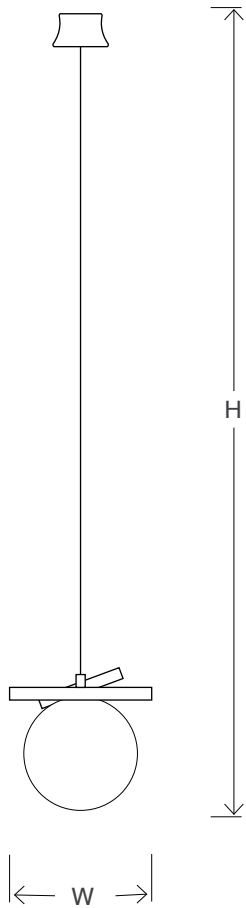

VILLAVERDE

LONDON

Globe

CEILING LIGHT 10098

Consult chart (right) for sizing

* The height of the ceiling light is taken from the lowest point of the product to the ceiling fitting.

Adjustable cable height.

All our products are handmade, therefore variances may occur.

SIZES*

1 light	H 14cm H 5.51"	W 18cm W 7.08"	W 12cm W 4.72"	Kg TBC Lbs TBC
1 light	H 18cm H 7.08"	W 22cm W 8.66"	W 16cm W 6.29"	Kg TBC Lbs TBC
1 light	H 22cm H 8.66"	W 26cm W 10.23"	W 20cm W 7.87"	Kg TBC Lbs TBC
1 light	H 29cm H 11.41"	W 31cm W 12.20"	W 25cm W 9.84"	Kg TBC Lbs TBC