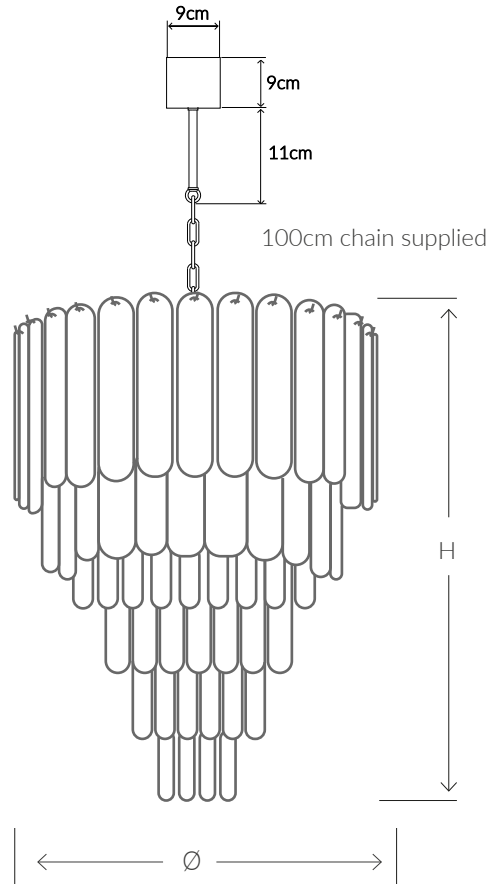

VILLAVERDE

LONDON LEAF MURANO CHANDELIER

Consult chart (right) for sizing

*The product height, does not include the ceiling cup dimension.
Please refer to the diagram above for the ceiling cup dimensions.

All products are handmade, therefore variances may occur.

SIZES*

4 light	H 50cm H 19.7"	Ø 30cm Ø 11.8"	Kg 10 Lb 22
4 light Large	H 50cm H 19.7"	Ø 40cm Ø 15.75"	Kg 18 Lb 39.7
6 light	H 55cm H 21.65"	Ø 50cm Ø 19.7"	Kg 30 Lb 66.2
7 light	H 60cm H 23.6"	Ø 60cm Ø 23.6"	Kg 40 Lb 88.2
10 light	H 80cm H 31.5"	Ø 75cm Ø 29.5"	Kg 50 Lb 110.2
13 light	H 80cm H 31.5"	Ø 90cm Ø 35.5"	Kg 60 Lb 132.3