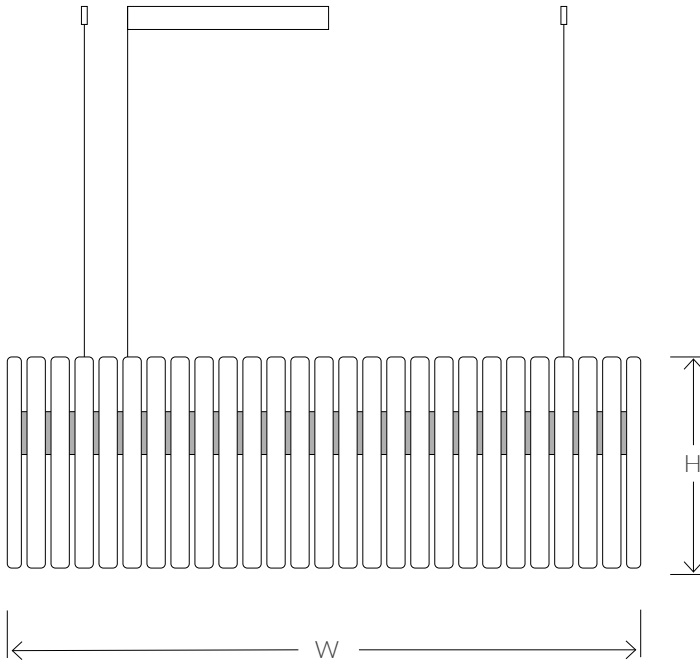

VILLAVERDE

LONDON

Vermont Oval

CEILING LIGHT 10104

SIZES*

LED Strip	H 40 cm H 15.74"	W 120 cm W 47.24"	D 48 cm D 18.89"	Kg TBC Lbs TBC
LED Strip	H 40 cm H 15.74"	W 160 cm W 62.99"	D 65 cm D 25.59"	Kg TBC Lbs TBC

Consult chart (right) for sizing

* The height of the ceiling light is taken from the lowest point of the product to the ceiling fitting.

Adjustable cable height.

All our products are handmade, therefore variances may occur.

FINISHES AVAILABLE

Colour palettes available online.

SUSPENSION

All ceiling lights are supplied with approximately 100cm or 40" of chain. If additional chain is required please specify this with your order so that the fitting can be wired with an additional amount of cable. Additional costs may apply.