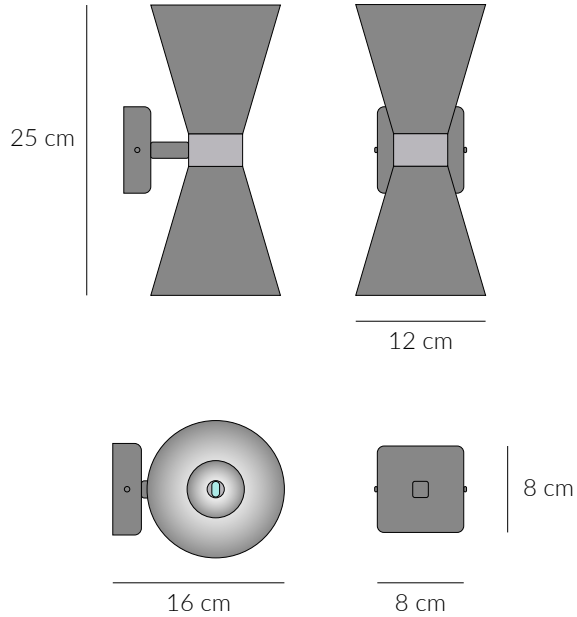

VILLAVERDE

LONDON

KONO CONTEMPORARY

METAL WALL LIGHT 10089

SIZES*

2 light	H 25cm H 9.8"	W 12cm W 4.7"	D 16cm D 6.3"
4 light	H 25cm H 9.8"	W 25cm W 9.8"	D 16cm D 6.3"

Bespoke size available

Consult chart for sizing

*The height of the wall light is taken from the lowest point to the top of the fitting - (Measurements include shades)

All our product are handmade, therefore small variances may occur.

FINISHES AVAILABLE