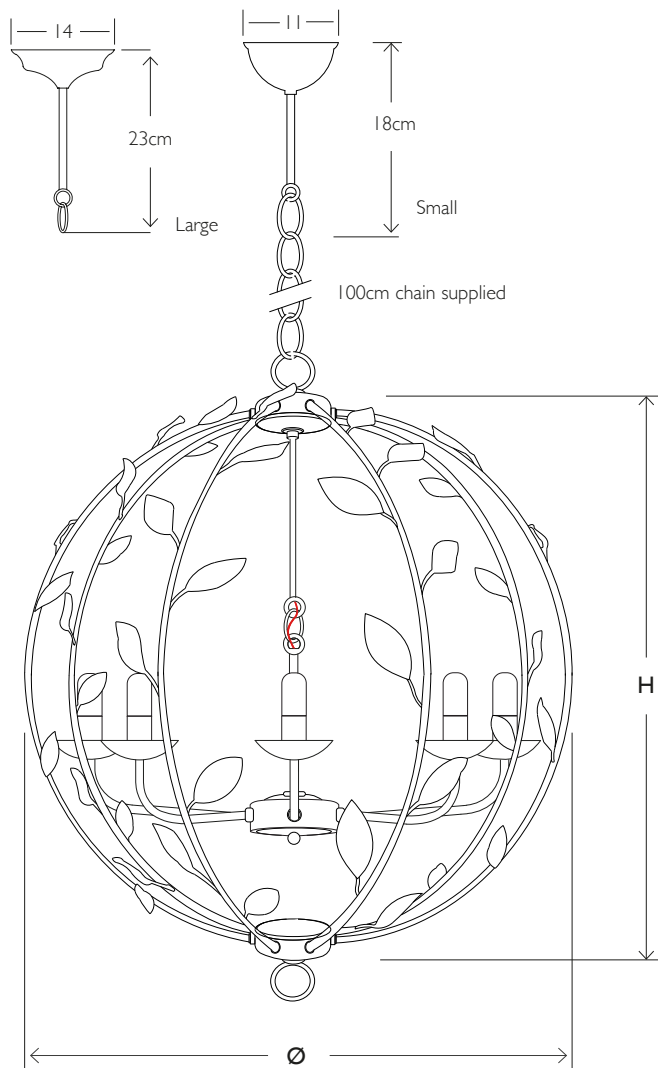

VILLAVERDE

LONDON

FOLIAGE

IP44 METAL CHANDELIER 444410665

Consult chart (right) for sizing

*The height of the ceiling light is taken from the lowest point of the globe to the higher (rings excluded). Should be added to the height of such ceiling lights to allow for a minimal to where the chain starts an allowance of approximately 18cm or 7" length of chain and the ceiling rose.

All our product are handmade, therefore variances may occur.

SIZES*

3 light	H 40cm H 15.7 "	Ø 40cm Ø 15.7 "	Kg 5 Lb 11
5 light	H 50cm H 19.7 "	Ø 50cm Ø 19.7 "	Kg 6 Lb 13.2
6 light	H 70cm H 27.6 "	Ø 70cm Ø 27.6 "	Kg 8 Lb 17.6
8 light	H 80cm H 31.5 "	Ø 80cm Ø 31.5 "	Kg 13 Lb 28.7
10 light	H 100cm H 39.4 "	Ø 100cm Ø 39.4 "	Kg 16 Lb 35.3
12 light	H 120cm H 47.2 "	Ø 120cm Ø 47.2 "	Kg 22 Lb 48.5
14 light	H 140cm H 55.1 "	Ø 140cm Ø 55.1 "	Kg 26 Lb 57.3

Bespoke size available

MATERIALS

METAL
Hand painted metal.

OTHER FINISHES
Candle holders and chain to match metal finishes.

METAL FINISHES

Colour palettes available online.

SUSPENSION

All ceiling lights are supplied with approximately 100cm or 40" of chain. If additional chain is required please specify this with your order so that the fitting can be wired with an additional amount of cable. Additional costs may apply.