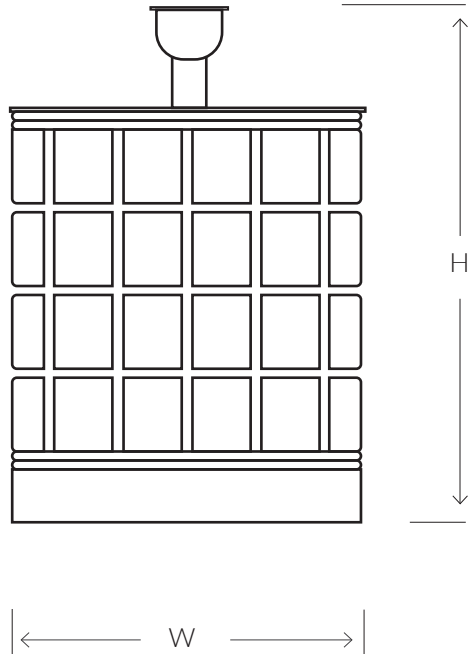

VILLAVERDE

LONDON

FORD

GLASS TABLE LAMP

SIZES*

1 light	H 32cm H 12.6"	W 20cm W 7.87"	D 9cm D 3.54"
1 light	H 42cm H 16.5"	W 20cm W 7.8"	D 9cm D 3.54"

Consult chart (right) for sizing

*The height of the table lamp is taken from the lowest point of the product to the light fitting. (shade excluded)

All our products are handmade, therefore variances may occur.

FINISHES AVAILABLE

Colour palettes available online.

ELECTRICALS

UK

220V E27 Candle bulb, 40W max per light arm.

USA

120V E26 Candle bulb, 40W max per light arm