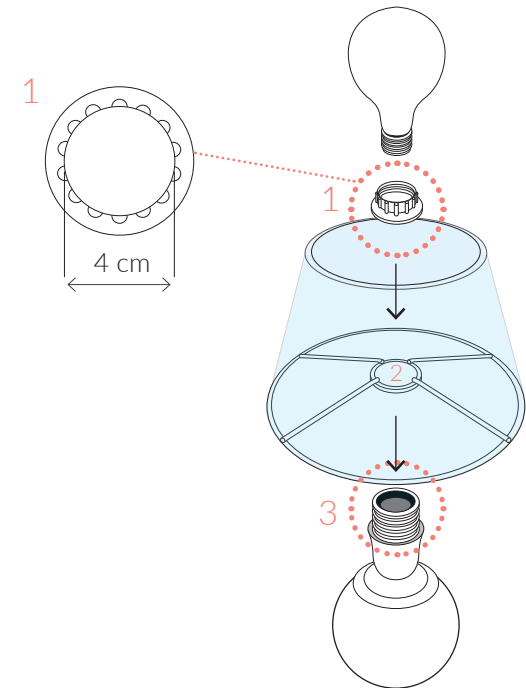

STANDARD

All lighting is made to CE standards

UL listing upon request

SHADES

Silk and Cotton shades available for this product.
Colour palettes available online.